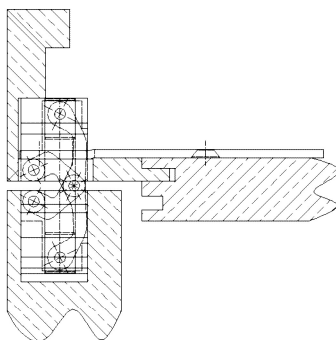

**Additional Information**

**Application:** Screwing of concealed hinge PIVOTA® DX 300 3-D into wooden frames; the plate is resized to the customer's frame by means of cranks or welded on spacers; the adapted shape provides utmost stability

**Combination:** Concealed hinge PIVOTA® DX 300 3-D, DXS 300 3-D "Steel"

**Section Drawing**

Item	Finish	PU Remark
037621	zinc plated	40 SI-Blech DX 1-300/0,0