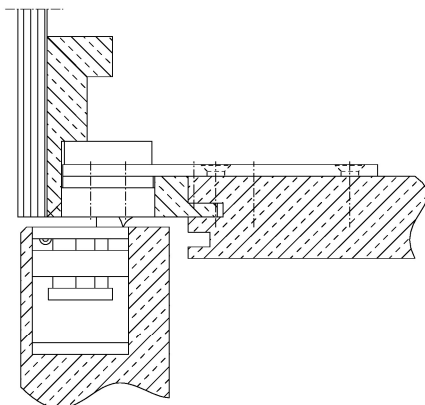

Additional Information

Application: Screwing of Concealed Hinges PIVOTA® hinges into wooden frames; the plate is resized to the customer's frame by means of cranks or welded on spacers; the adapted shape provides utmost stability

Combination: Concealed Hinge PIVOTA® DX 80 3-D "ZA"

Section Drawing

Item	Finish	PU Remark
040373	without finish	30 SI-Blech DX 1-80/0,0