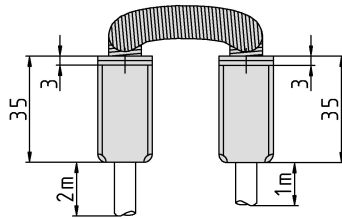

**PIVOTA® "Connect" K**

**Additional Information**

- Application:** concealed 8 pole electric wire connection, connector's bodies are mortised into door and frame, one side of the wire can be separated for easy assembly  
**Voltage:** max. 48 V DC  
**Electricity:** max. 3.0 A (0.34 mm<sup>2</sup>)  
**Temperature:** -40°C up to +80°C
- Combination:** to be combined ideally with concealed hinges PIVOTA® DX and PIVOTA® FX
- Variants:** "K" - with cables (like in the picture)  
 "S" - with plugs

**Section Drawing**

Item	Finish	PU Remark
040341	enox brushed	1 PIVOTA® "Connect" K
041158	enox brushed	1 PIVOTA® "Connect" S