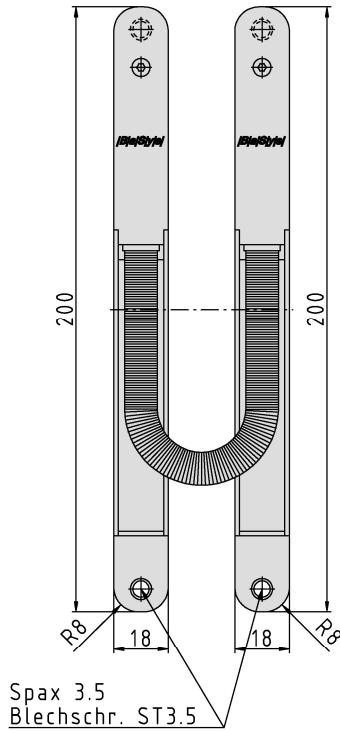

**PIVOTA® "Connect" K**

**Additional Information**

- Application:** concealed 8 pole electric wire connection, connector's bodies are mortised into door and frame, one side of the wire can be separated for easy assembly  
**Voltage:** max. 48 V DC  
**Electricity:** max. 3.0 A (0.34 mm<sup>2</sup>)  
**Temperature:** -40°C up to +80°C
- Combination:** to be combined ideally with concealed hinges PIVOTA® DX and PIVOTA® FX
- Variants:** "K" - with cables (like in the picture)  
 "S" - with plugs

**Section Drawing**

Item	Finish	PU Remark
040341	enox brushed	1 PIVOTA® "Connect" K
041158	enox brushed	1 PIVOTA® "Connect" S