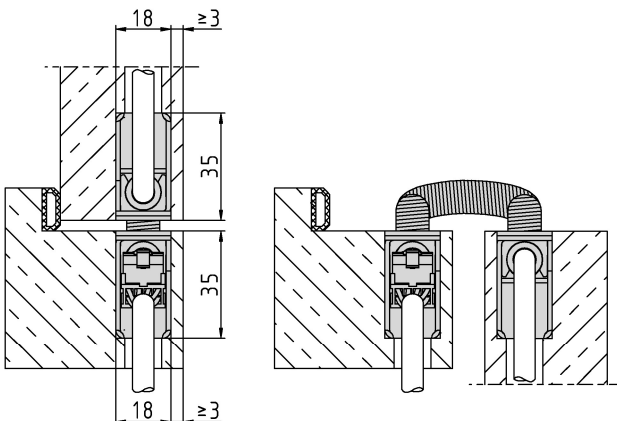

**PIVOTA® "Connect" K**

**Additional Information**

- Application:** concealed 8 pole electric wire connection, connector's bodies are mortised into door and frame, one side of the wire can be separated for easy assembly  
**Voltage:** max. 48 V DC  
**Electricity:** max. 3.0 A (0.34 mm<sup>2</sup>)  
**Temperature:** -40°C up to +80°C
- Combination:** to be combined ideally with concealed hinges PIVOTA® DX and PIVOTA® FX
- Variants:** "K" - with cables (like in the picture)  
 "S" - with plugs

**Section Drawing**

Item	Finish	PU Remark
040341	enox brushed	1 PIVOTA® "Connect" K
041158	enox brushed	1 PIVOTA® "Connect" S