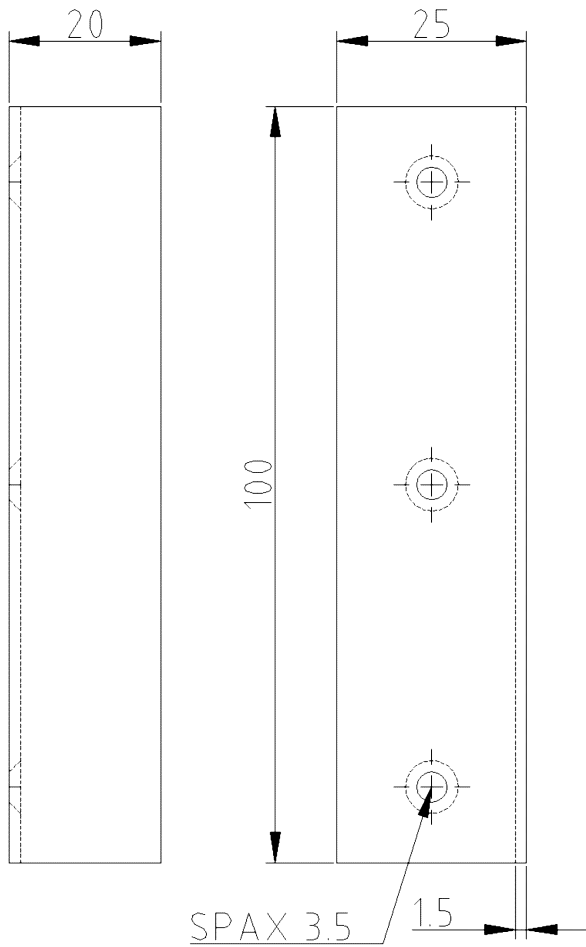

**Mounting Bracket for Panels (1.5 mm)**

**Additional Information**

Application: Rebated doors, for fastening the panel to the frame

Item	Finish	PU
022737	zinc plated/black	100