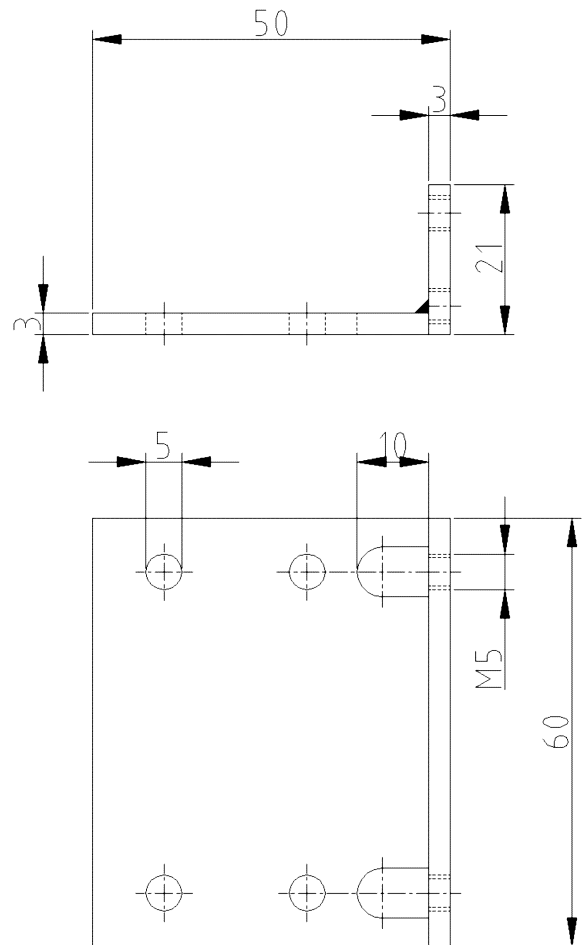

Bracket for Door Closer Fixation

Additional Information

Application: Wooden frames, for fastening of top door closers on the frame

Item	Finish	PU
022878	without finish	150