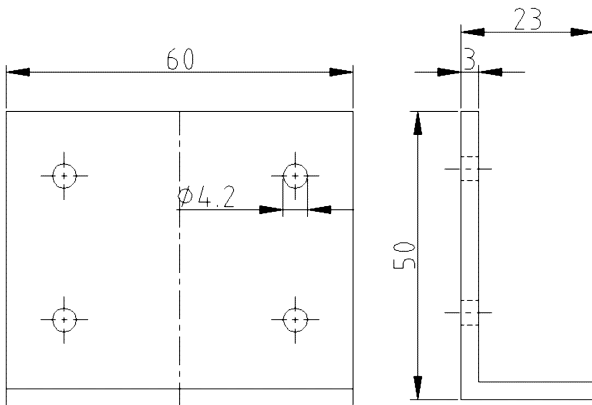

Reinforcing Bracket for Door Closer

Additional Information

Application: Wooden frame, for additional stabilisation of the frame when using door closers, back screwed in the area of the door closer

Item	Finish	PU
036300	zinc plated	150