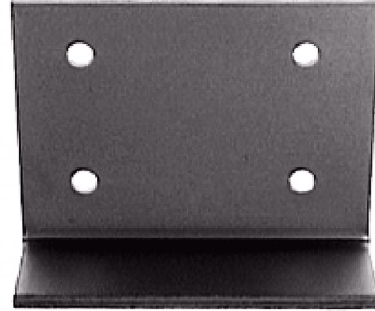

Reinforcing Bracket for Door Closer

Additional Information

Application: Wooden frame, for additional stabilisation of the frame when using door closers, back screwed in the area of the door closer

Item	Finish	PU
036300	zinc plated	150