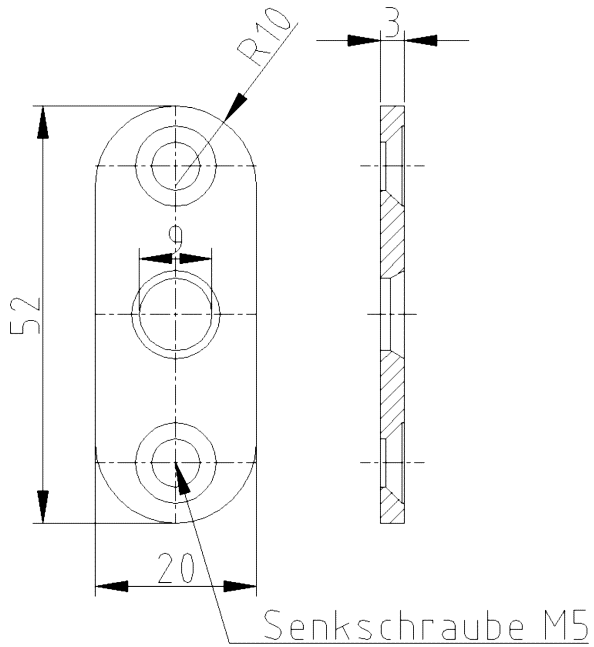

Screw-on Plate (with inlet ring)

Additional Information

Application: all doors and wooden frames, counter plate when using fixing bars

Item	Finish	PU
036565	enox brushed	100