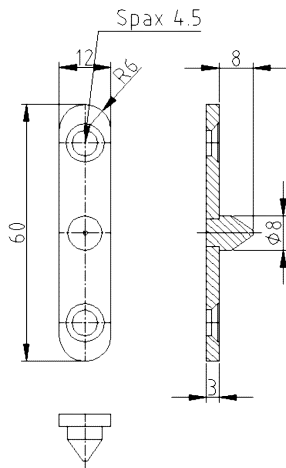

Hinge Side Protection

Additional Information

Application: Wooden doors and frames; to be milled-in, prevents the lifting of the door when it is closed; usage in functional doors

Section Drawing

Item	Finish	PU Remark
022720	nickel plated	500 T30 Bandseitensicherung (Flügel) 12 mr
022719	nickel plated	500 T30 Bandseitensicherung (Zarge)