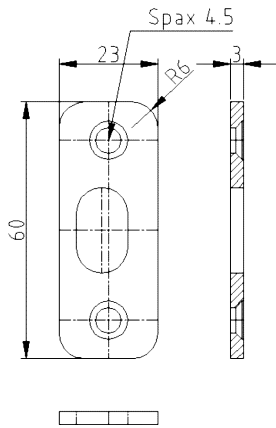

Hinge Side Protection

Additional Information

Application: Wooden doors and frames; to be milled-in, prevents the lifting of the door when it is closed; usage in functional doors

Section Drawing

Item	Finish	PU Remark
022720	nickel plated	500 T30 Bandseitensicherung (Flügel) 12 mr
022719	nickel plated	500 T30 Bandseitensicherung (Zarge)