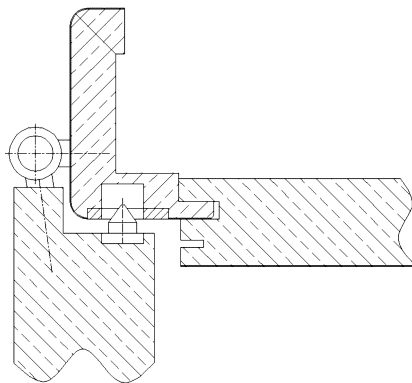

Hinge Side Protection

Additional Information

Application: Wooden doors and frames; to be milled-in, prevents the lifting of the door when it is closed; usage in functional doors

Section Drawing

Item	Finish	PU Remark
022720	nickel plated	500 T30 Bandseitensicherung (Flügel) 12 mr
022719	nickel plated	500 T30 Bandseitensicherung (Zarge)