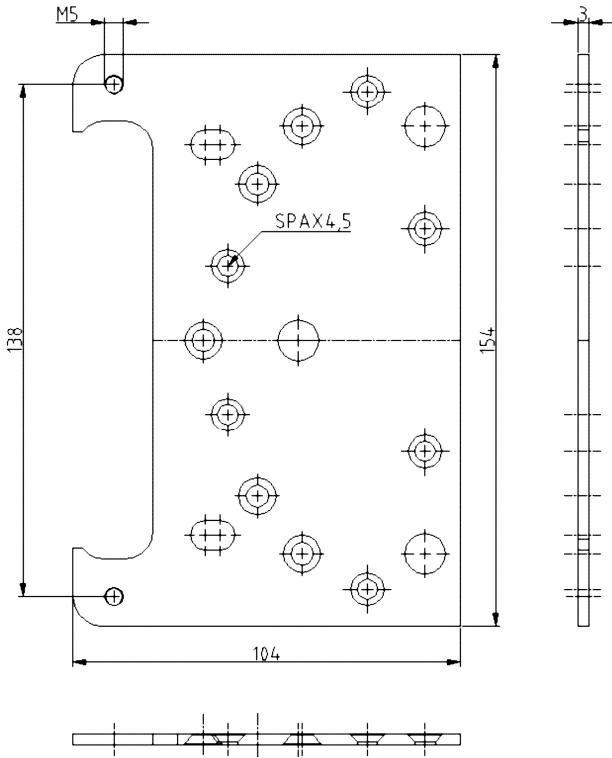

**Safety Plate for STV58 F**

**Additional Information**

**Application:** Wood frames, closed frames; serves for fastening the steel receiver STV 58 to the frame, provides additional stability in wooden closed frames  
**Combination:** COMBICA® receiver STV58 F

**Section Drawing**

Item	Finish	PU
037708	without finish	40