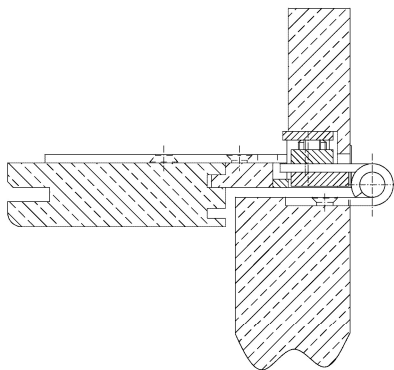

**Safety Plate for STV58 F**

**Additional Information**

**Application:** Wood frames, closed frames; serves for fastening the steel receiver STV 58 to the frame, provides additional stability in wooden closed frames  
**Combination:** COMBICA® receiver STV58 F

**Section Drawing**

Item	Finish	PU
037708	without finish	40