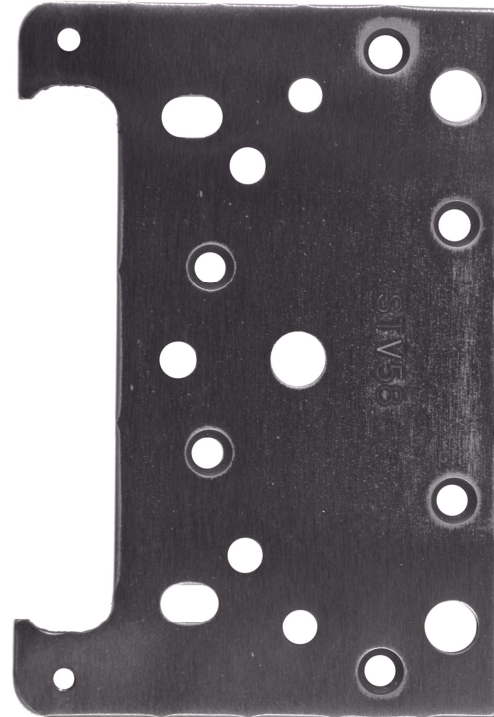

**Safety Plate for STV58 F**

**Additional Information**

**Application:** Wood frames, closed frames; serves for fastening the steel receiver STV 58 to the frame, provides additional stability in wooden closed frames  
**Combination:** COMBICA® receiver STV58 F

**Section Drawing**

Item	Finish	PU
037708	without finish	40