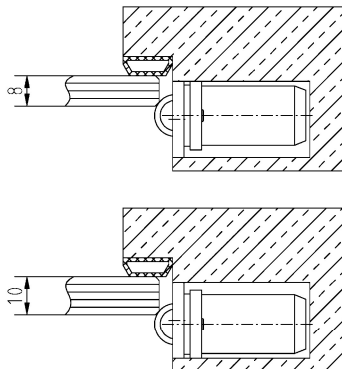

**Roller Catches Striking Plate Set**

**Additional Information**

Application: Glass doors in rebated and non-rebated frames, has to be recessed, the closing roll can be adjusted

**Section Drawing**

Item	Finish	PU
037487	enox brushed	50