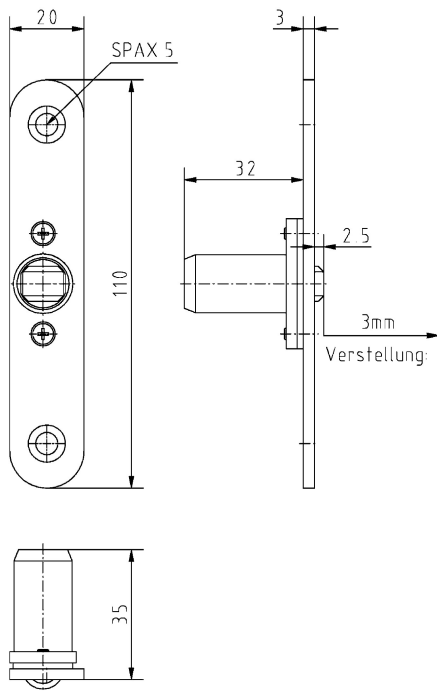

**Roller Catches Striking Plate Set**

**Additional Information**

Application: Glass doors in rebated and non-rebated frames, has to be recessed, the closing roll can be adjusted

**Section Drawing**

Item	Finish	PU
037487	enox brushed	50