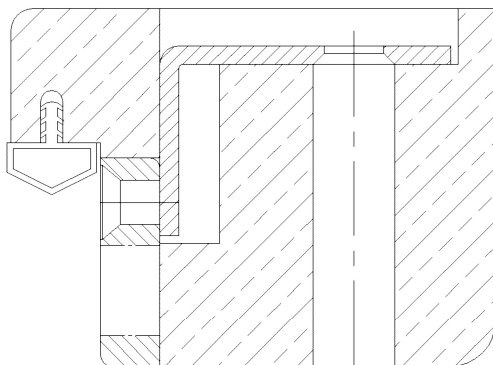

**Additional Information**

System: 2  
 Application: Safety plate for rebated doors, face frames; the safety plate is recessed and screwed from the back and can be fixed to the wall if required; for heavy duty doors according to RC2 or RC3  
 Compatibility: B

**Section Drawing**

Item	Finish	PU Remark
044925	zinc plated	60 SI-Blech für SBL BLZ28 1+2Loch