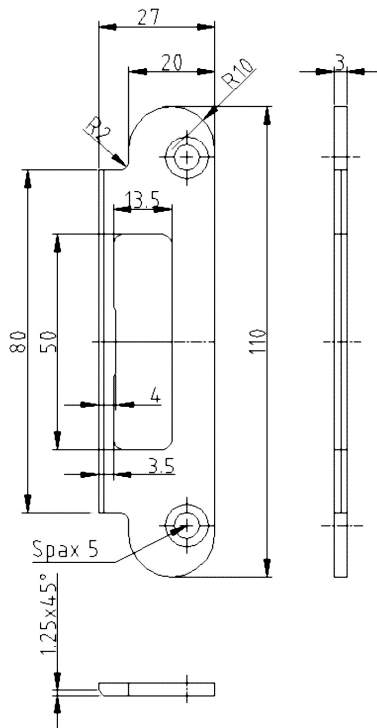

**Safety Locking Plate, light, non-rebated**

**Additional Information**

Applicaton: Striking plate for glass doors  
(rebated and non-rebated doors),  
has to be recessed; suitable for all  
DIN locks.  
Compatibility: Plastic lining with reference B

Item	Finish	PU Remark
036703	enox brushed	70 SBL Nr.65
036725	silver color	70 SBL Nr.65
036726	gold plated	70 SBL Nr.65