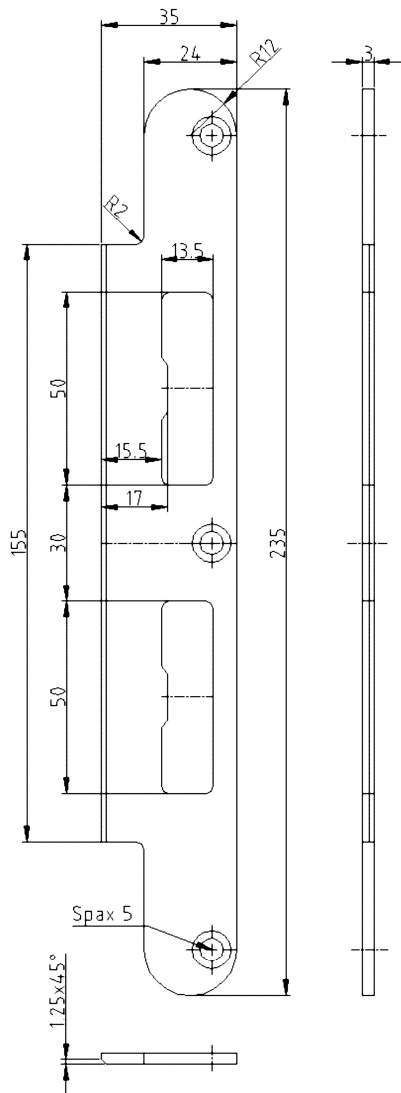

Main Locking Plate, light, non-rebated

Additional Information

Application: Striking plate for non-rebated and rebated doors, has to be recessed; suitable for all DIN locks.

Remark: also available with adjustable latch hole

Item	Finish	PU Remark
036619	Niro gebürstet	100 SBL Nr.64
036620	silver color	100 SBL Nr.64
037453	gold plated	100 SBL Nr.64