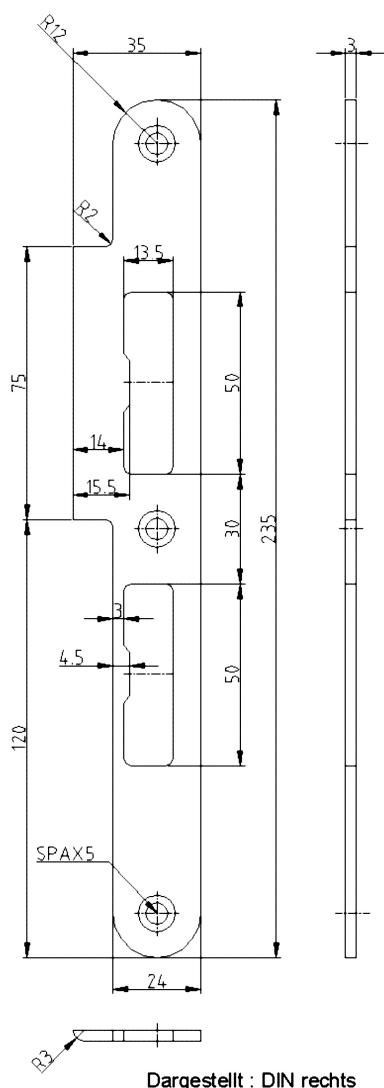

Main Locking Plate, light, non-rebated

Additional Information

Application: Striking plate for non-rebated doors, has to be recessed, suitable for all DIN locks.

Item	Finish	PU Remark
037502	silver color	100 SBL Nr.72 links
037786	enox brushed	100 SBL Nr.72 links
039538	gold plated	100 SBL Nr.72 links
037501	silver color	100 SBL Nr.72 rechts
037785	enox brushed	100 SBL Nr.72 rechts
039537	gold plated	100 SBL Nr.72 rechts