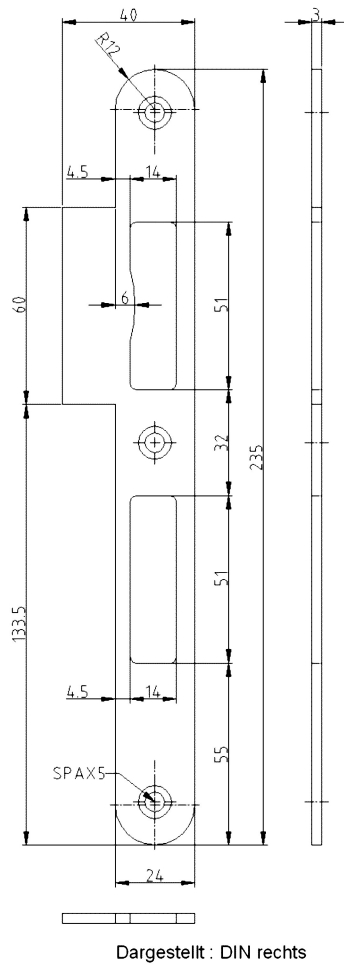

Main Locking Plate, light, non-rebated

Additional Information

Application: Striking plate for non-rebated doors, has to be recessed, suitable for all DIN locks.

Item	Finish	PU Remark
022800	enox brushed	100 SBL Nr.26 links
022801	enox brushed	100 SBL Nr.26 rechts