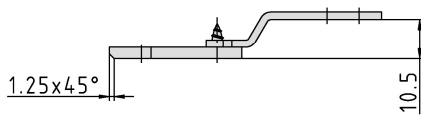

Main Locking Plate, light, non-rebated

Additional Information

System: GN
 Application: Striking plate system for non-rebated doors, has to be recessed, suitable for all Ö norm locks;
 Compatibility: plastic lining with reference B, safety plates with reference A-H

Section Drawing

Item	Finish	PU Remark
040502	enox brushed	70 SBL Nr.64 mit Laschen Ö-Norm