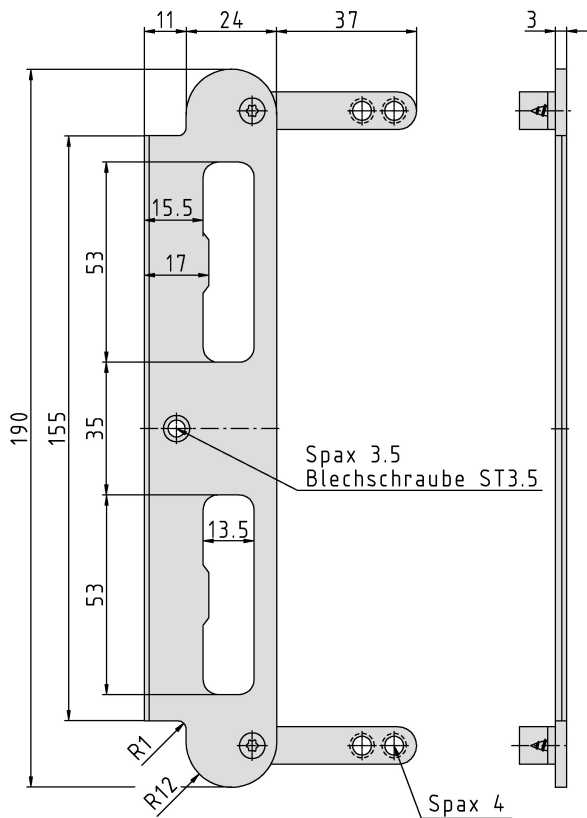

Main Locking Plate, light, non-rebated

Additional Information

System: GN
 Application: Striking plate system for non-rebated doors, has to be recessed, suitable for all Ö norm locks;
 Compatibility: plastic lining with reference B, safety plates with reference A-H

Section Drawing

Item	Finish	PU Remark
040502	enox brushed	70 SBL Nr.64 mit Laschen Ö-Norm