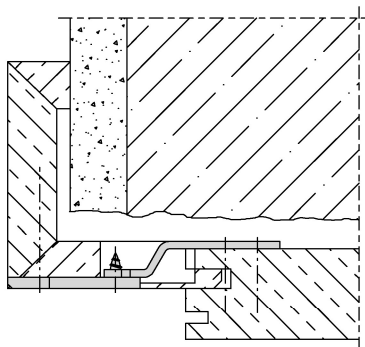

Main Locking Plate, light, non-rebated

Additional Information

System: GN
 Application: Striking plate system for non-rebated doors, has to be recessed, suitable for all Ö norm locks;
 Compatibility: plastic lining with reference B, safety plates with reference A-H

Section Drawing

Item	Finish	PU Remark
040502	enox brushed	70 SBL Nr.64 mit Laschen Ö-Norm