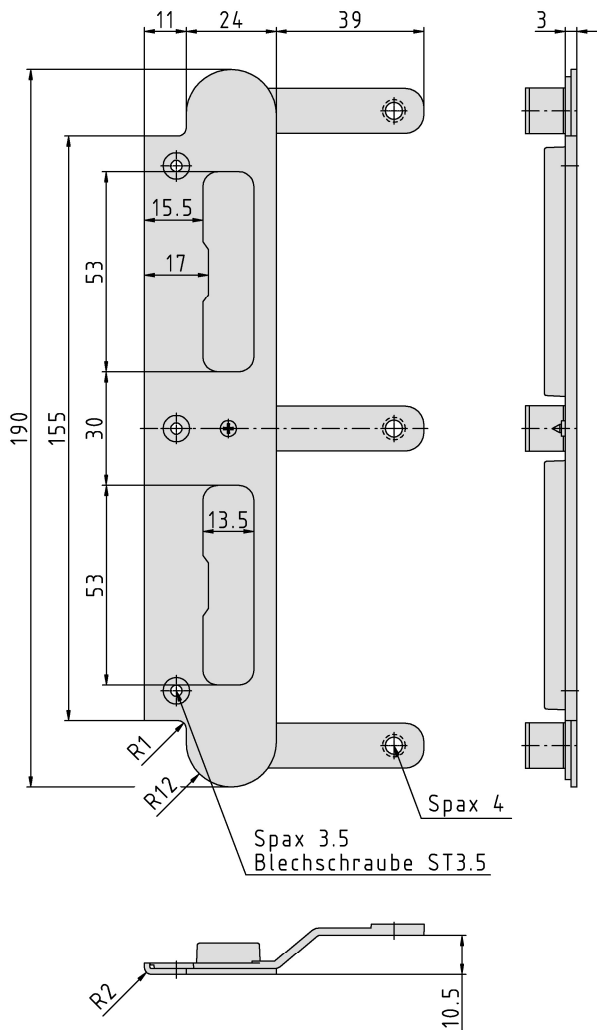

Main Locking Plate, light, non-rebated

Additional Information

System: GN
Application: Striking plate system for non-rebated doors, has to be recessed, suitable for all DIN locks; inclusive plastic lining

Section Drawing

| Item | Finish | PU Remark |
|--------|--------------|-------------------------------|
| 040476 | silver color | 55 SBL Nr.64 LT 2-Loch leicht |
| 041010 | new silver | 55 SBL Nr.64 LT 2-Loch leicht |