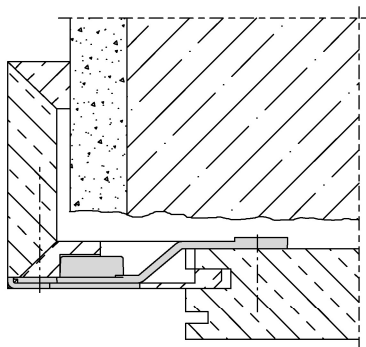

Main Locking Plate, light, non-rebated

Additional Information

System: GN
Application: Striking plate system for non-rebated doors, has to be recessed, suitable for all DIN locks; inclusive plastic lining

Section Drawing

| Item | Finish | PU Remark |
|--------|--------------|-------------------------------|
| 040476 | silver color | 55 SBL Nr.64 LT 2-Loch leicht |
| 041010 | new silver | 55 SBL Nr.64 LT 2-Loch leicht |