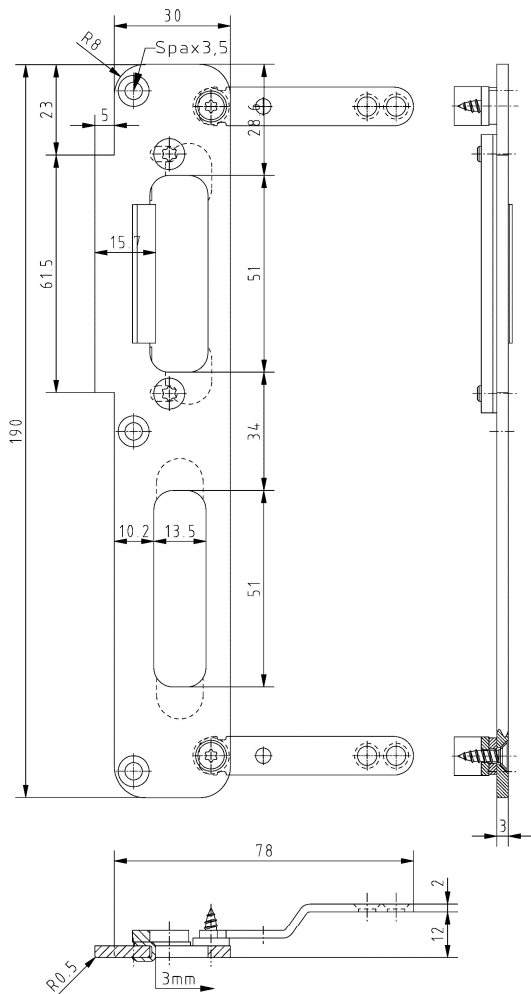

Main Locking Plate, light, non-rebated

Dargestellt: DIN rechts

Section Drawing

Additional Information

System: 1
 Application: Striking plate system for non-rebated doors, has to be recessed, suitable for all DIN locks; contact pressure adjustable
 Note: interlock running-in with 0.5 and 2.5 mm radius available
 Compatibility: Plastic lining with reference A, safety plates with reference A-H

Item	Finish	PU Remark
039437	enox brushed	35 SBL Nr.176 V3 2-Loch LS R0,5
039334	enox brushed	50 SBL Nr.176 V3 2-Loch LS R2,5
039438	enox brushed	50 SBL Nr.176 V3 2-Loch RS R0,5
039335	enox brushed	50 SBL Nr.176 V3 2-Loch RS R2,5