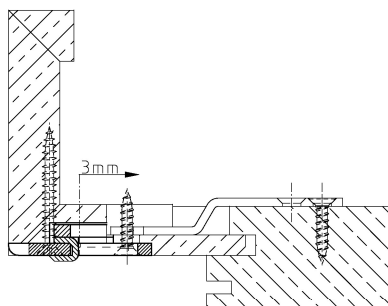

Main Locking Plate, light, non-rebated

Dargestellt: DIN rechts

Section Drawing

Additional Information

System: 1
 Application: Striking plate system for non-rebated doors, has to be recessed, suitable for all DIN locks; contact pressure adjustable
 Note: interlock running-in with 0.5 and 2.5 mm radius available
 Compatibility: Plastic lining with reference A, safety plates with reference A-H

Item	Finish	PU Remark
039437	enox brushed	35 SBL Nr.176 V3 2-Loch LS R0,5
039334	enox brushed	50 SBL Nr.176 V3 2-Loch LS R2,5
039438	enox brushed	50 SBL Nr.176 V3 2-Loch RS R0,5
039335	enox brushed	50 SBL Nr.176 V3 2-Loch RS R2,5