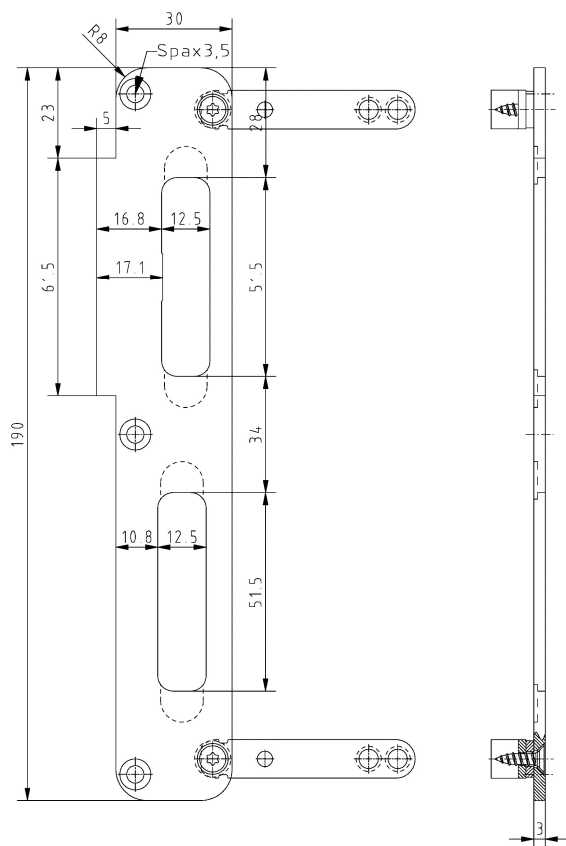

**Main Locking Plate, light, non-rebated**

Dargestellt: DIN rechts

**Additional Information**

- System: 1  
 Application: Striking plate system for non-rebated doors, has to be recessed, suitable for all DIN locks;  
 Note: interlock running-in with 0.5 and 2.5 mm radius  
 Compatibility: Plastic lining with reference A, safety plates with reference A-H

**Section Drawing**

Item	Finish	PU Remark
037962	enox brushed	50 SBL Nr.176 2-Loch LS R0,5
039448	silver color	50 SBL Nr.176 2-Loch LS R0,5
037524	enox brushed	50 SBL Nr.176 2-Loch LS R2,5
039361	silver color	50 SBL Nr.176 2-Loch LS R2,5
037963	enox brushed	50 SBL Nr.176 2-Loch RS R0,5
039447	silver color	50 SBL Nr.176 2-Loch RS R0,5
037525	enox brushed	50 SBL Nr.176 2-Loch RS R2,5
039364	silver color	50 SBL Nr.176 2-Loch RS R2,5