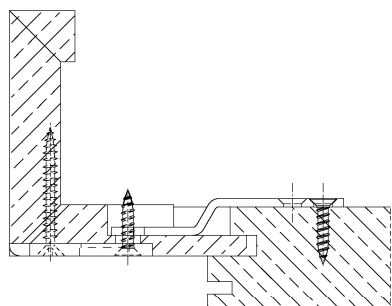

**Main Locking Plate, light, non-rebated**

Dargestellt: DIN rechts

**Additional Information**

- System: 1  
 Application: Striking plate system for non-rebated doors, has to be recessed, suitable for all DIN locks;  
 Note: interlock running-in with 0.5 and 2.5 mm radius  
 Compatibility: Plastic lining with reference A, safety plates with reference A-H

**Section Drawing**

Item	Finish	PU Remark
037962	enox brushed	50 SBL Nr.176 2-Loch LS R0,5
039448	silver color	50 SBL Nr.176 2-Loch LS R0,5
037524	enox brushed	50 SBL Nr.176 2-Loch LS R2,5
039361	silver color	50 SBL Nr.176 2-Loch LS R2,5
037963	enox brushed	50 SBL Nr.176 2-Loch RS R0,5
039447	silver color	50 SBL Nr.176 2-Loch RS R0,5
037525	enox brushed	50 SBL Nr.176 2-Loch RS R2,5
039364	silver color	50 SBL Nr.176 2-Loch RS R2,5