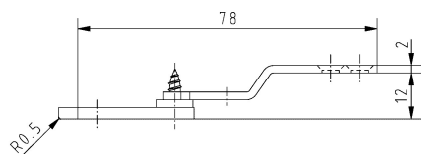

**Main Locking Plate, light, non-rebated**

Dargestellt: DIN rechts

**Additional Information**

- System: 1  
 Application: Striking plate system for non-rebated doors, has to be recessed, suitable for all DIN locks;  
 Note: interlock running-in with 0.5 and 2.5 mm radius  
 Compatibility: Plastic lining with reference A, safety plates with reference A-H

**Section Drawing**

Item	Finish	PU Remark
037962	enox brushed	50 SBL Nr.176 2-Loch LS R0,5
039448	silver color	50 SBL Nr.176 2-Loch LS R0,5
037524	enox brushed	50 SBL Nr.176 2-Loch LS R2,5
039361	silver color	50 SBL Nr.176 2-Loch LS R2,5
037963	enox brushed	50 SBL Nr.176 2-Loch RS R0,5
039447	silver color	50 SBL Nr.176 2-Loch RS R0,5
037525	enox brushed	50 SBL Nr.176 2-Loch RS R2,5
039364	silver color	50 SBL Nr.176 2-Loch RS R2,5