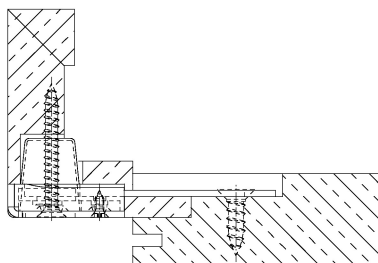

Safety Locking Plate, light, rebated

Additional Information

System: GA
 Application: Striking plate light, system for rebated doors, has to be recessed, usable for additional latch (3 point/5 point interlock), prepared for bolting with safety plates, with low milling effort suitable for all DIN locks;
 Note: including plastic lining
 Compatibility: Safety plates with reference GA-N

Section Drawing

Item	Finish	PU Remark
039805	enox brushed	160 SBL 106mm 1-Falle mit KU