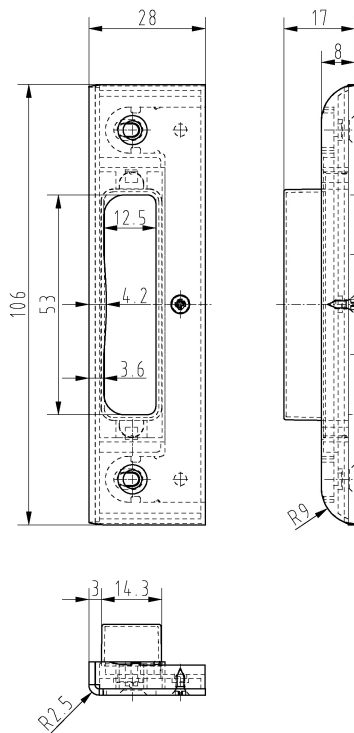

Safety Locking Plate, light, rebated

Additional Information

System: GA
 Application: Striking plate light, system for rebated doors, has to be recessed, usable for additional latch (3 point/5 point interlock), prepared for bolting with safety plates, with low milling effort suitable for all DIN locks;
 Note: including plastic lining
 Compatibility: Safety plates with reference GA-N

Section Drawing

Item	Finish	PU Remark
039805	enox brushed	160 SBL 106mm 1-Falle mit KU