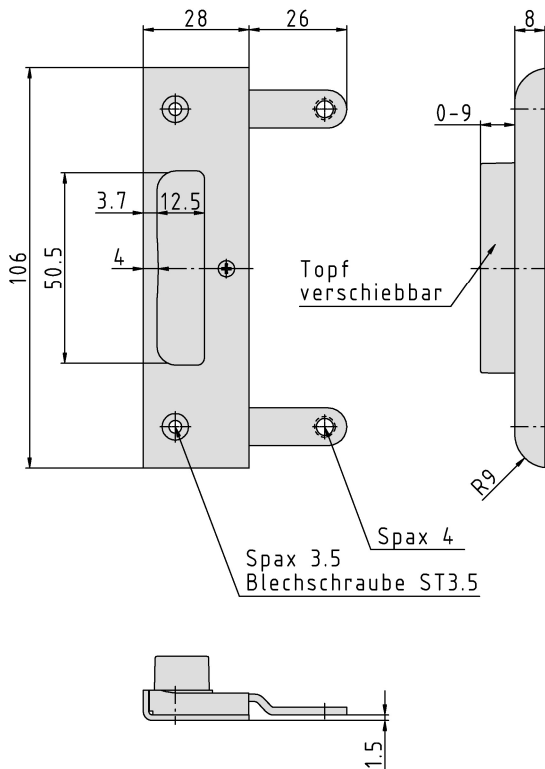

**Safety Locking Plate, light, rebated**

**Section Drawing**

**Additional Information**

System: HS  
Application: Striking plate light, single latch for rebated doors, has to be recessed, usable for additional latch (3 point/ 5 point interlock), prepared for bolting with safety plates, with low milling effort suitable for all DIN locks;  
Note: including plastic lining  
Compatibility: Safety plates with reference A-N

Item	Finish	PU Remark
040097	new silver	95 SBL 106 mm 1-Falle leicht m. KU
040098	gold plated	95 SBL 106 mm 1-Falle leicht m. KU
040099	enox brushed	95 SBL 106 mm 1-Falle leicht m. KU
040319	white coated	95 SBL 106 mm 1-Falle leicht m. KU