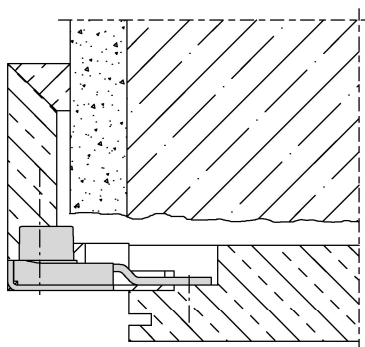

**Safety Locking Plate, light, rebated**

**Section Drawing**

**Additional Information**

System: HS  
Application: Striking plate light, single latch for rebated doors, has to be recessed, usable for additional latch (3 point/ 5 point interlock), prepared for bolting with safety plates, with low milling effort suitable for all DIN locks;  
Note: including plastic lining  
Compatibility: Safety plates with reference A-N

Item	Finish	PU Remark
040097	new silver	95 SBL 106 mm 1-Falle leicht m. KU
040098	gold plated	95 SBL 106 mm 1-Falle leicht m. KU
040099	enox brushed	95 SBL 106 mm 1-Falle leicht m. KU
040319	white coated	95 SBL 106 mm 1-Falle leicht m. KU