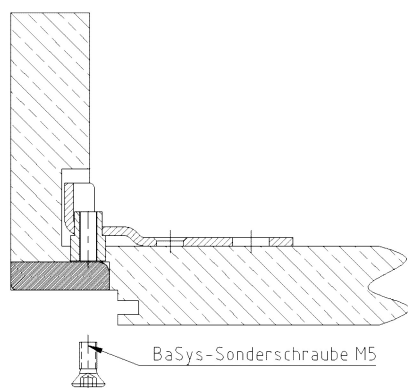

Main Locking Plate, solid, rebated

Additional Information

System: 3
 Application: Striking plate system for rebated doors, solid striking plate, has to be recessed, suitable for all DIN locks; at high loads e.g. RC2-/ RC3 doors; reduced width for low rebate depths
 Compatibility: Plastic lining with reference B, safety plates with reference C-H

Section Drawing

Item	Finish	PU Remark
022307	white coated	20 SBL Stabilo 28 2-Loch
022313	nickel plated	20 SBL Stabilo 28 2-Loch
022317	gold plated	20 SBL Stabilo 28 2-Loch
022318	Niro gebürstet	20 SBL Stabilo 28 2-Loch
022802	silver color	20 SBL Stabilo 28 2-Loch
037478	Sterling silver	20 SBL Stabilo 28 2-Loch