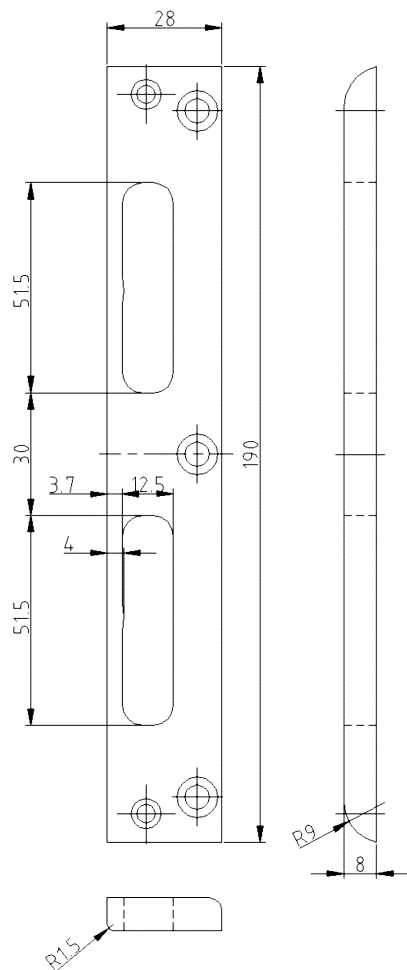

Main Locking Plate, solid, rebated

Additional Information

System: 3
 Application: Striking plate system for rebated doors, solid striking plate, has to be recessed, suitable for all DIN locks; at high loads e.g. RC2-/ RC3 doors; reduced width for low rebate depths
 Compatibility: Plastic lining with reference B, safety plates with reference C-H

Section Drawing

Item	Finish	PU Remark
022307	white coated	20 SBL Stabilo 28 2-Loch
022313	nickel plated	20 SBL Stabilo 28 2-Loch
022317	gold plated	20 SBL Stabilo 28 2-Loch
022318	Niro gebürstet	20 SBL Stabilo 28 2-Loch
022802	silver color	20 SBL Stabilo 28 2-Loch
037478	Sterling silver	20 SBL Stabilo 28 2-Loch