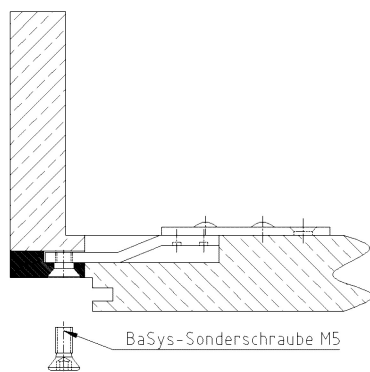

Main Locking Plate, solid, rebated

Additional Information

System: 3
 Application: Striking plate system for rebated doors, solid striking plate, has to be recessed, suitable for all DIN locks; at high loads e.g. RC2-/ RC3 doors; reduced width for low rebate depths
 Compatibility: Plastic lining with reference B, safety plates with reference C-H

Section Drawing

Item	Finish	PU Remark
022776	silver color	25 SBL Stabilo 22 2-Loch
036456	Niro gebürstet	80 SBL Stabilo 22 2-Loch
037477	Sterling silver	20 SBL Stabilo 22 2-Loch
044311	vernickelt	80 SBL Stabilo 22 2-Loch
044312	weiß besch.	25 SBL Stabilo 22 2-Loch
044625	vergoldet	80 SBL Stabilo 22 2-Loch