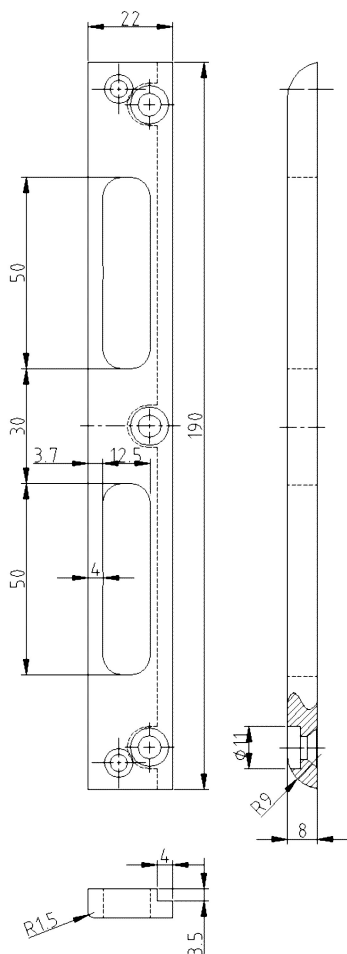

Main Locking Plate, solid, rebated

Additional Information

System: 3
 Application: Striking plate system for rebated doors, solid striking plate, has to be recessed, suitable for all DIN locks; at high loads e.g. RC2-/ RC3 doors; reduced width for low rebate depths
 Compatibility: Plastic lining with reference B, safety plates with reference C-H

Section Drawing

Item	Finish	PU Remark
022776	silver color	25 SBL Stabilo 22 2-Loch
036456	Niro gebürstet	80 SBL Stabilo 22 2-Loch
037477	Sterling silver	20 SBL Stabilo 22 2-Loch
044311	vernickelt	80 SBL Stabilo 22 2-Loch
044312	weiß besch.	25 SBL Stabilo 22 2-Loch
044625	vergoldet	80 SBL Stabilo 22 2-Loch