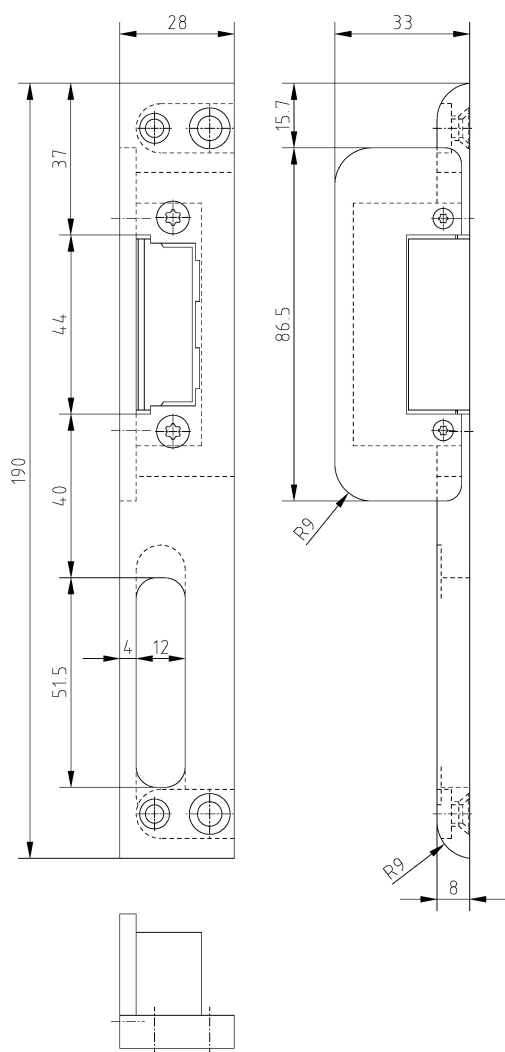

Main Locking Plate, solid, rebated

Dargestellt: DIN rechts

Additional Information

System: 1, GN, HS
 Application: Striking plate system for rebated doors/farce frames, has to be recessed, made of solid steel, suitable for all DIN locks, electric door opener included, for heavy duty doors according to RC2 or RC3
 Compatibility: Plastic lining with reference A, safety plates with reference A-F

Section Drawing

Item	Finish	PU Remark
040284	enox brushed	10 SBL Decora 28 LS BS-E-Öffner
040282	enox brushed	1 SBL Decora 28 LS STD-E-Öffner
040283	enox brushed	10 SBL Decora 28 RS BS-E-Öffner
040281	enox brushed	1 SBL Decora 28 RS STD-E-Öffner