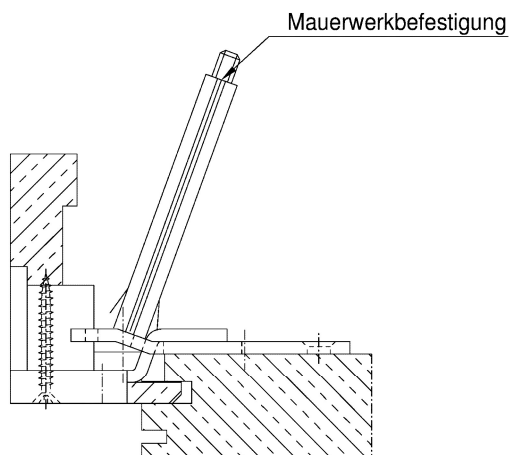

Main Locking Plate, solid, rebated

Dargestellt: DIN rechts

Additional Information

System: 1, GN, HS
 Application: Striking plate system for rebated doors/farce frames, has to be recessed, made of solid steel, suitable for all DIN locks, electric door opener included, for heavy duty doors according to RC2 or RC3
 Compatibility: Plastic lining with reference A, safety plates with reference A-F

Section Drawing

Item	Finish	PU Remark
040284	enox brushed	10 SBL Decora 28 LS BS-E-Öffner
040282	enox brushed	1 SBL Decora 28 LS STD-E-Öffner
040283	enox brushed	10 SBL Decora 28 RS BS-E-Öffner
040281	enox brushed	1 SBL Decora 28 RS STD-E-Öffner