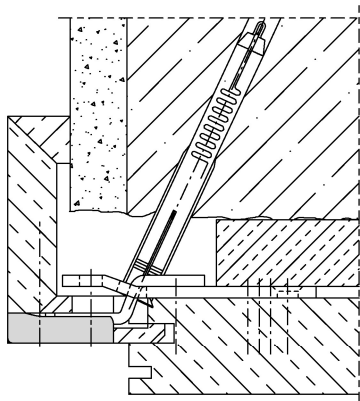

Main Locking Plate, solid, rebated

dargestellt: DIN-Rechts

Additional Information

System: 1, GN, HS
 Application: Striking plate system for rebated doors, solid striking plate, has to be recessed, suitable for all DIN locks; at high loads e.g. RC2-/ RC3 doors
 Compatibility: Plastic lining with reference A, safety plates with reference A-H

Section Drawing

Item	Finish	PU Remark
040892	Sterling silver	20 SBL 28 2-Loch schwer justierb. V2 LS
040960	new silver	20 SBL 28 2-Loch schwer justierb. V2 LS
040893	Sterling silver	20 SBL 28 2-Loch schwer justierb. V2 RS
040961	new silver	20 SBL 28 2-Loch schwer justierb. V2 RS