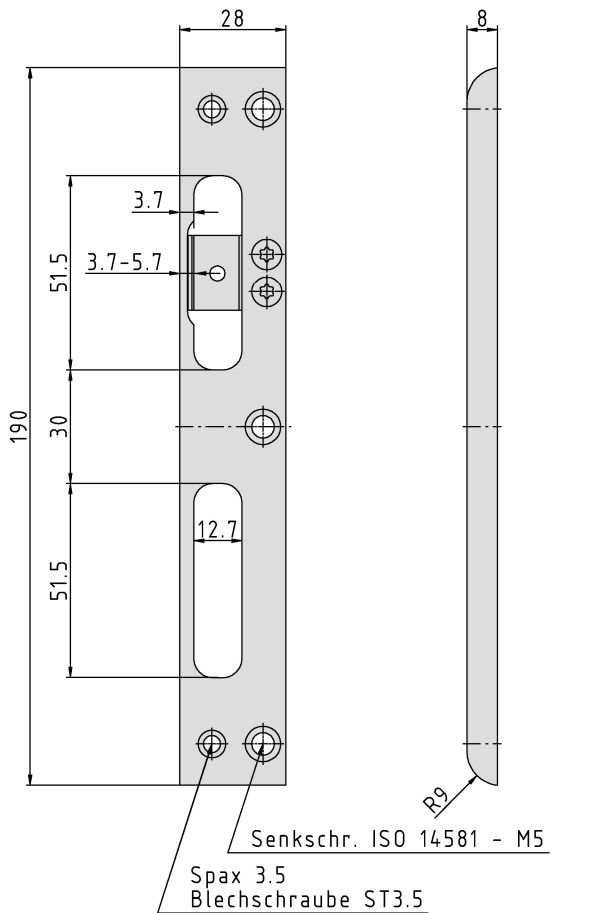

Main Locking Plate, solid, rebated

dargestellt: DIN-Rechts

Additional Information

System: 1, GN, HS
 Application: Striking plate system for rebated doors, solid striking plate, has to be recessed, suitable for all DIN locks; at high loads e.g. RC2-/ RC3 doors
 Compatibility: Plastic lining with reference A, safety plates with reference A-H

Section Drawing

Item	Finish	PU Remark
040892	Sterling silver	20 SBL 28 2-Loch schwer justierb. V2 LS
040960	new silver	20 SBL 28 2-Loch schwer justierb. V2 LS
040893	Sterling silver	20 SBL 28 2-Loch schwer justierb. V2 RS
040961	new silver	20 SBL 28 2-Loch schwer justierb. V2 RS