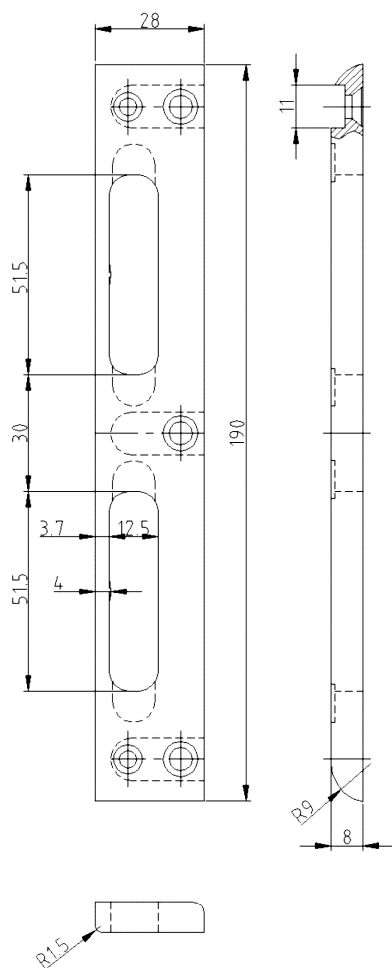

Main Locking Plate, solid, rebated

Additional Information

System: 1, GN, HS
 Application: Striking plate system for rebated doors, solid striking plate, has to be recessed, suitable for all DIN locks; at high loads e.g. RC2-/ RC3 doors
 Compatibility: Plastic lining with reference A, safety plates with reference A-H

Section Drawing

Item	Finish	PU Remark
040095	new silver	20 SBL 190 mm 2-Loch schwer
039259	Sterling silver	20 SBL 28 2-Loch schwer
039374	enox brushed	20 SBL 28 2-Loch schwer
039522	vergoldet	60 SBL 28 2-Loch schwer