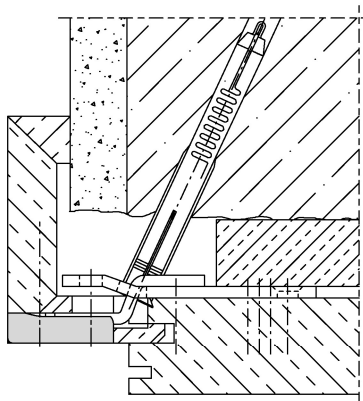

Main Locking Plate, solid, rebated

Additional Information

System: 1, GN, HS
 Application: Striking plate system for rebated doors, solid striking plate, has to be recessed, suitable for all DIN locks; at high loads e.g. RC2-/ RC3 doors
 Compatibility: Plastic lining with reference A, safety plates with reference A-H

Section Drawing

Item	Finish	PU Remark
040095	new silver	20 SBL 190 mm 2-Loch schwer
039259	Sterling silver	20 SBL 28 2-Loch schwer
039374	enox brushed	20 SBL 28 2-Loch schwer
039522	vergoldet	60 SBL 28 2-Loch schwer