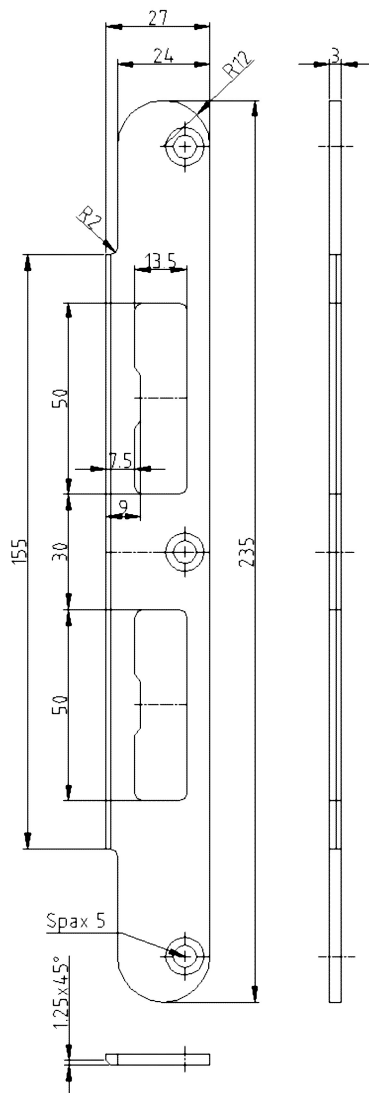

Main Locking Plate, light, rebated

Additional Information

Application: Striking plate for rebated doors, has to be recessed, suitable for all DIN locks.

Item	Finish	PU Remark
037418	enox brushed	100 SBL Nr.68
037419	silver color	100 SBL Nr.68
037451	gold plated	50 SBL Nr.68