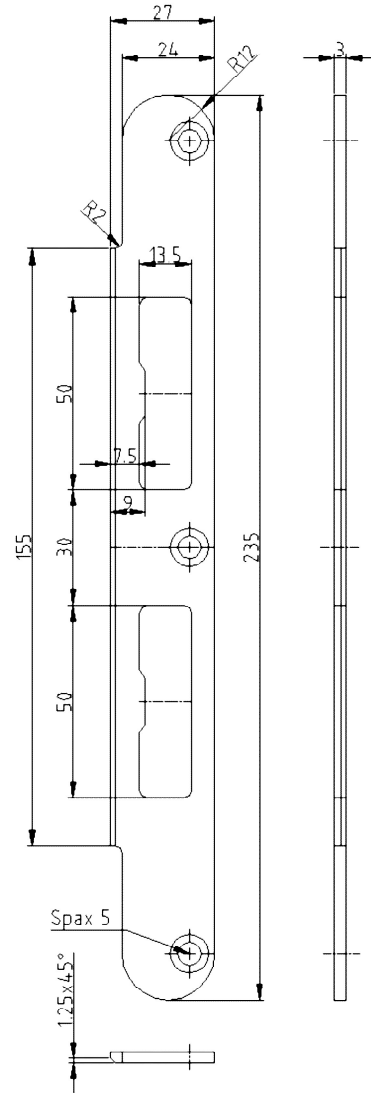

Main Locking Plate, light, rebated

Additional Information

Application: Striking plate for rebated doors, has to be recessed, suitable for all DIN locks.

item no.	Finish	PU
037418	enox brushed	100
037419	silver colour	100
037451	gold plated	50