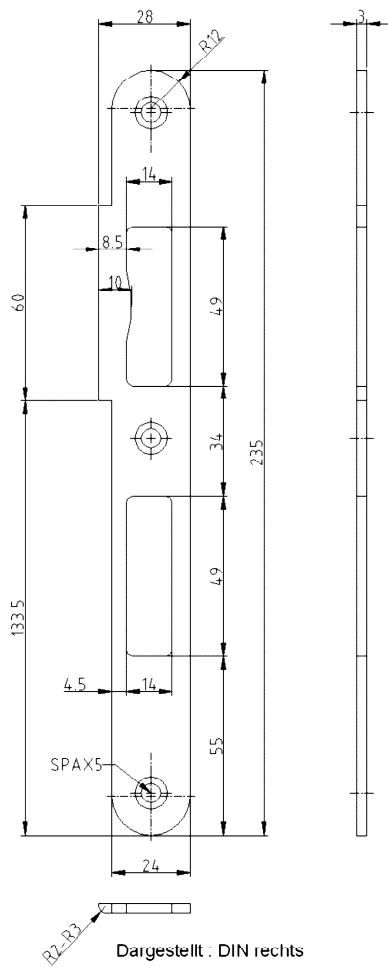

**Main Locking Plate, light, rebated**

**Additional Information**

Application: Striking plate for rebated doors, has to be recessed, suitable for all DIN locks.

item no.	Finish	PU
036487	enox brushed	100
036488	enox brushed	100