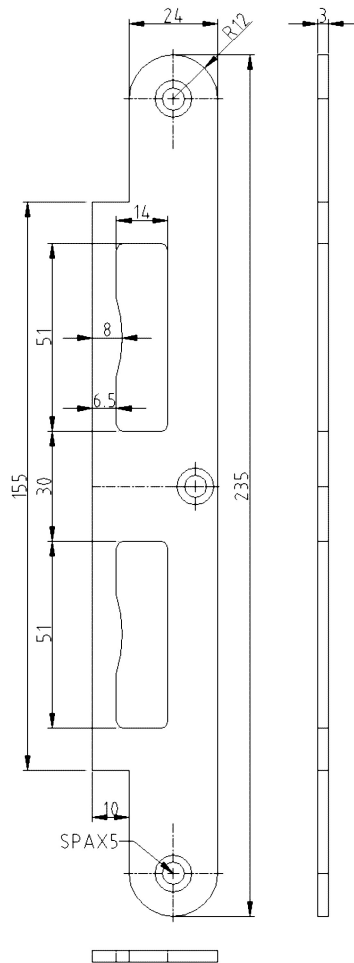

Main Locking Plate, light, rebated

Additional Information

Application: Striking plate for rebated doors, has to be recessed, suitable for all DIN locks.

Item	Finish	PU Remark
022600	enox brushed	100 SBL Nr.11
036616	gold plated	50 SBL Nr.11