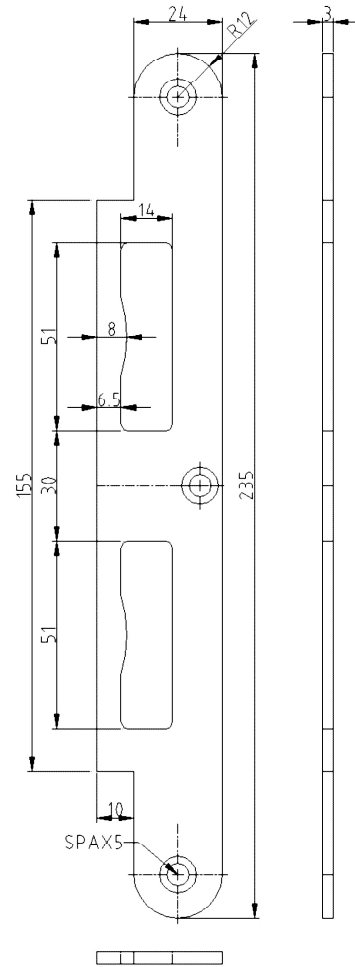

Main Locking Plate, light, rebated

Additional Information

Application: Striking plate for rebated doors, has to be recessed, suitable for all DIN locks.

item no.	Finish	PU
022600	enox brushed	100
036616	gold plated	50