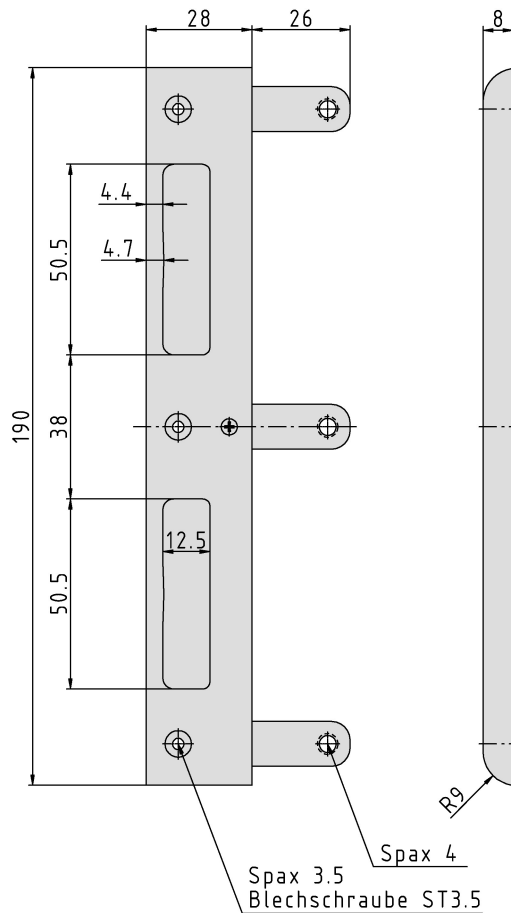

Main Locking Plate, light, rebated

Additional Information

System: HS
Application: Striking plate system for rebated doors, has to be recessed, suitable for all Ö norm locks;
Note: the external dimensions correspond to those of solid striking plates (System1) so that the striking plate fits into the same recess

Section Drawing

Item	Finish	PU Remark
040091	new silver	70 SBL 190 mm 2-Loch leicht m. KU Ö-Norm
040092	gold plated	70 SBL 190 mm 2-Loch leicht m. KU Ö-Norm
040093	enox brushed	70 SBL 190 mm 2-Loch leicht m. KU Ö-Norm