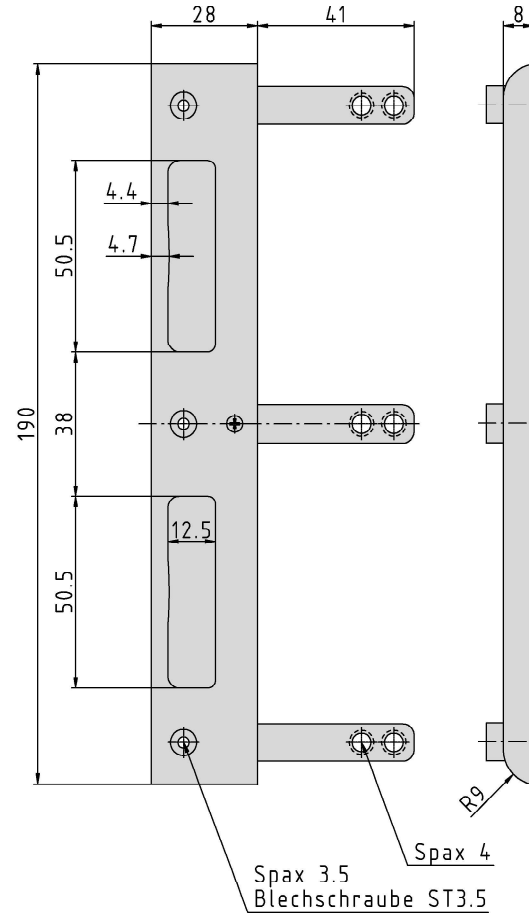

## Main Locking Plate, light, rebated

### Additional Information

- System:** GN  
**Application:** Striking plate system for rebated doors, has to be recessed, suitable for all Ö norm locks; adaptation to different lining thickness by variable tab cranc; incl. plastic lining  
**Note:** the external dimensions correspond to those of solid striking plates (System1) so that the striking plate fits into the same recess  
**Compatibility:** Saftey plates with reference A-H

### Section drawing

item no.	Finish	PU
040479	silver colour	60