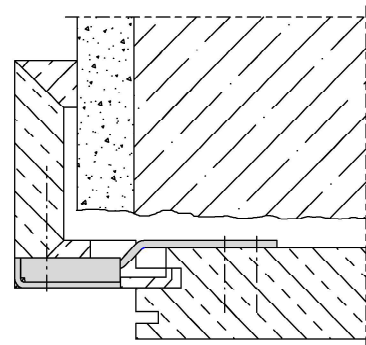

## Main Locking Plate, light, rebated

### Additional Information

- System:** GN  
**Application:** Striking plate system for rebated doors, has to be recessed, suitable for all Ö norm locks; adaptation to different lining thickness by variable tab cranc; incl. plastic lining  
**Note:** the external dimensions correspond to those of solid striking plates (System1) so that the striking plate fits into the same recess  
**Compatibility:** Saftey plates with reference A-H

### Section drawing

item no.	Finish	PU
040479	silver colour	60