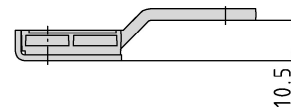

Main Locking Plate, light, rebated

Additional Information

- System: GN
 Application: Striking plate system for rebated doors, has to be recessed, suitable for all DIN locks; inclusive plastic lining
 Note: the external dimensions correspond to those of solid striking plates (System1) so that the striking plate fits into the same recess
 Compatibility: -

Section drawing

item no.	Finish	PU
040359	silver colour	70
040482	gold plated	70