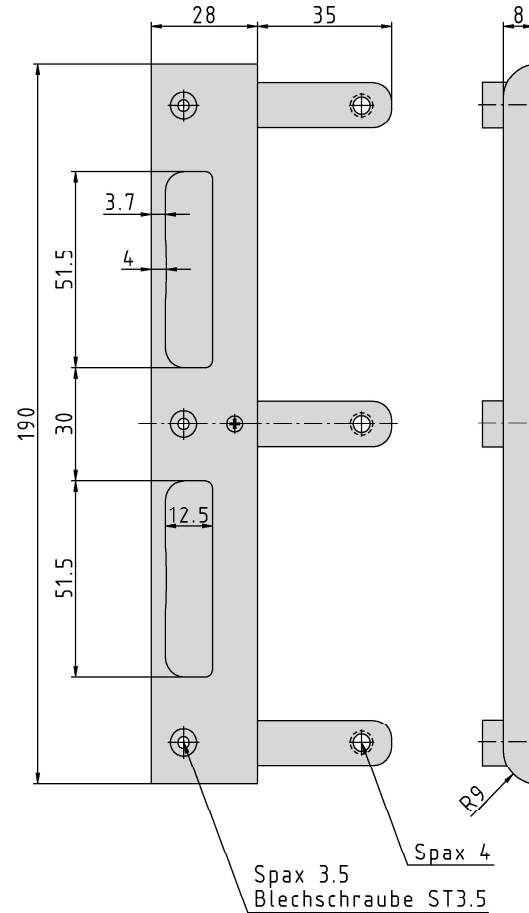

Main Locking Plate, light, rebated

Additional Information

- System: GN
 Application: Striking plate system for rebated doors, has to be recessed, suitable for all DIN locks; inclusive plastic lining
 Note: the external dimensions correspond to those of solid striking plates (System1) so that the striking plate fits into the same recess
 Compatibility: -

Section drawing

item no.	Finish	PU
040359	silver colour	70
040482	gold plated	70