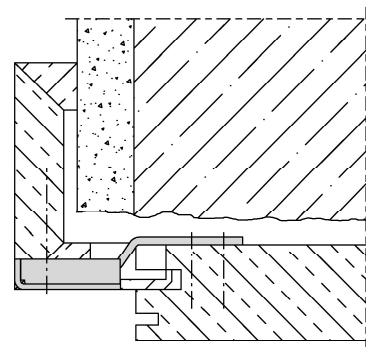

## Main Locking Plate, light, rebated

### Additional Information

- System: 1  
 Application: Striking plate for rebated doors in face frames, has to be recessed, suitable for all DIN locks; **adjustable sealing pressure** (2 mm)  
 Note: the cut-out dimensions correspond to those of striking plates of System1 and GN so that the striking plate fits into the same recess  
 Compatibility: Saftey plates with reference A-H

### Section drawing

item no.	Finish	PU
040757	silver colour	70
040779	silver colour	70
040935	enox brushed	70
040936	enox brushed	70