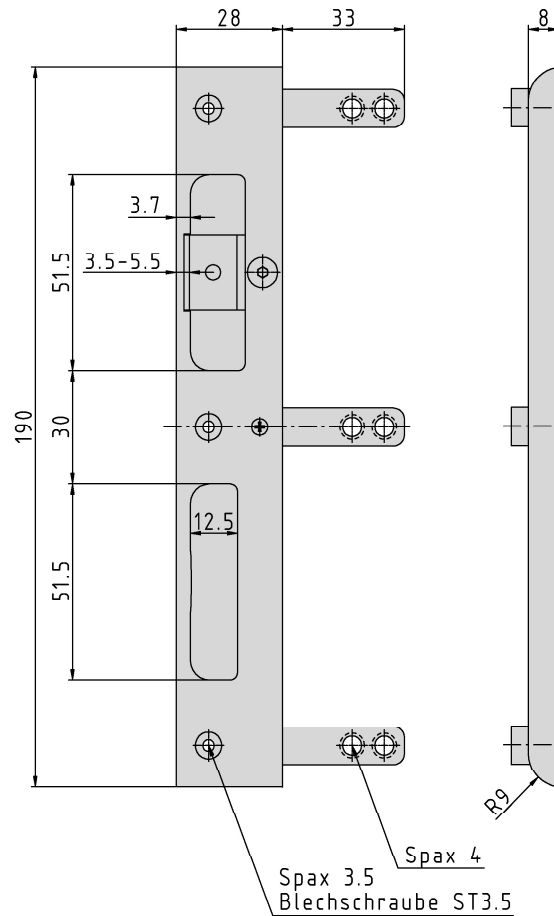

## Main Locking Plate, light, rebated

### Additional Information

- System: 1  
 Application: Striking plate for rebated doors in face frames, has to be recessed, suitable for all DIN locks; **adjustable sealing pressure** (2 mm)  
 Note: the cut-out dimensions correspond to those of striking plates of System1 and GN so that the striking plate fits into the same recess  
 Compatibility: Saftey plates with reference A-H

### Section drawing

item no.	Finish	PU
040757	silver colour	70
040779	silver colour	70
040935	enox brushed	70
040936	enox brushed	70