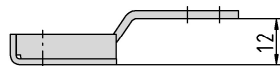

**Main Locking Plate, light, rebated**

**Section drawing**

**Additional Information**

- System: 1  
 Application: Striking plate system for rebated doors /face frames, has to be recessed, suitable for all DIN locks;  
 Note: the external dimensions correspond to those of solid striking plates (System1) so that the striking plate fits into the same recess  
 Compatibility: Saftey plates with reference A-H