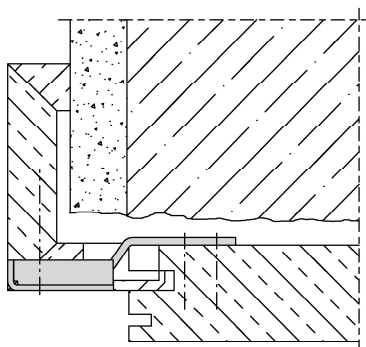

**Main Locking Plate, light, rebated**

**Section drawing**

**Additional Information**

- System: 1  
 Application: Striking plate system for rebated doors /face frames, has to be recessed, suitable for all DIN locks;  
 Note: the external dimensions correspond to those of solid striking plates (System1) so that the striking plate fits into the same recess  
 Compatibility: Saftey plates with reference A-H

item no.	Finish	PU
039254	silver colour	70
039329	enox brushed	70
039353	goldfarbig/braun besc	70
040166	gold plated	70
040342	new silver	70