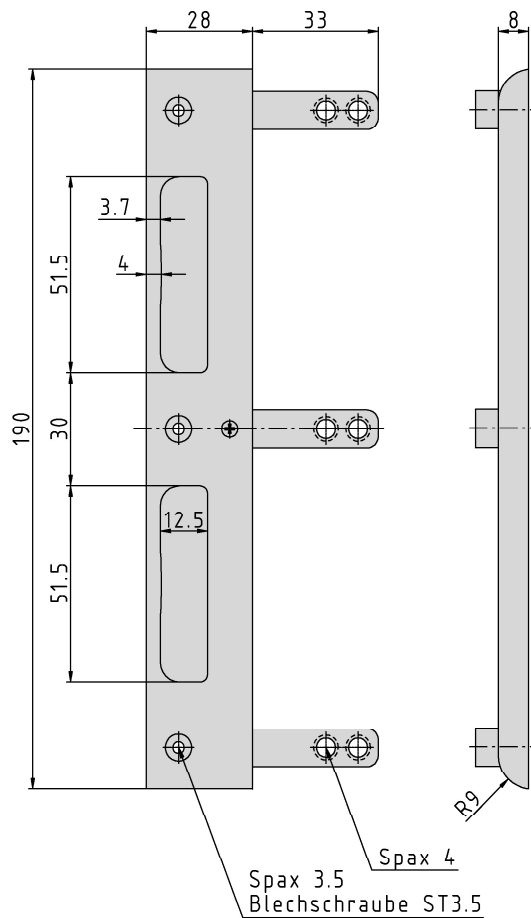

**Main Locking Plate, light, rebated**

**Section drawing**

**Additional Information**

- System: 1  
 Application: Striking plate system for rebated doors /face frames, has to be recessed, suitable for all DIN locks;  
 Note: the external dimensions correspond to those of solid striking plates (System1) so that the striking plate fits into the same recess  
 Compatibility: Saftey plates with reference A-H

item no.	Finish	PU
039254	silver colour	70
039329	enox brushed	70
039353	goldfarbig/braun besc	70
040166	gold plated	70
040342	new silver	70