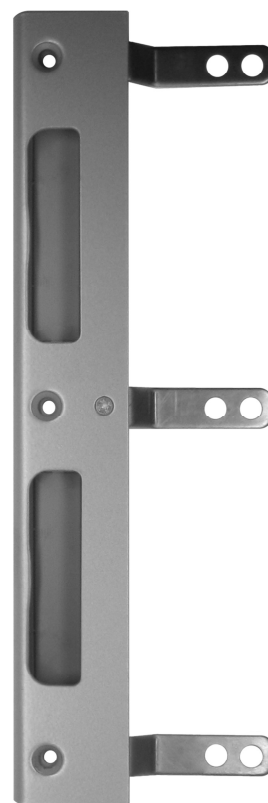

**Main Locking Plate, light, rebated**

**Section drawing**

**Additional Information**

- System: 1  
 Application: Striking plate system for rebated doors /face frames, has to be recessed, suitable for all DIN locks;  
 Note: the external dimensions correspond to those of solid striking plates (System1) so that the striking plate fits into the same recess  
 Compatibility: Saftey plates with reference A-H

item no.	Finish	PU
039254	silver colour	70
039329	enox brushed	70
039353	goldfarbig/braun besc	70
040166	gold plated	70
040342	new silver	70