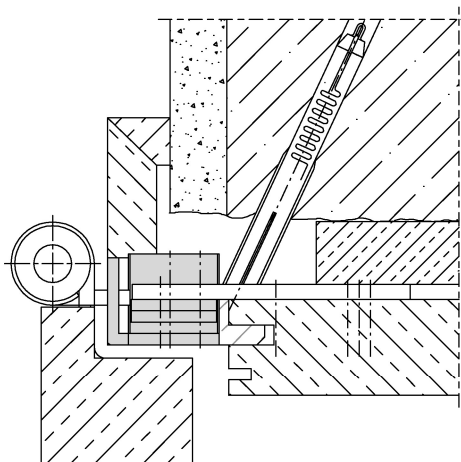

Section Drawing

Additional Information

- Standard load:** Maximum door weight 150 kg (per pair)
Application: Wood frames, 3-D receiver, **completely assembled**, integrated pull-out protection for heavy duty hinges, adjustable range 3 mm, solid front plate made of enox; available in different, pre-installed heights
Combination: all OBJECTA® heavy duty hinges with 56 mm (VX) connection size; heavy duty hinge RC3 with closed frame part (page 01.A82)
Accessories: Safety plates (p. 02.A30 ff.)

Item	Finish	PU	Remark
037399-1	enox brushed	20	OBJECTA® STV115/56-1 3-D RC3 (8.5
037399-10	enox brushed	20	OBJECTA® STV115/56-10 3-D RC3 (20
037399-3	enox brushed	20	OBJECTA® STV115/56-3 3-D RC3 (14.