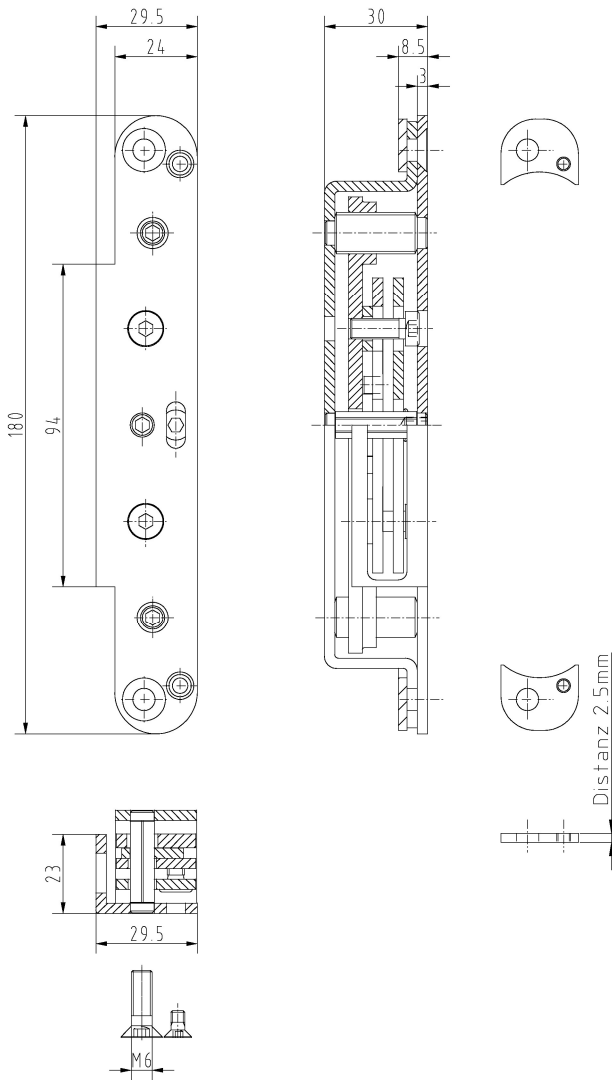

OBJECTA® STV74/56 3-D IHA

Additional Information

Standard load: Maximum door weight 150 kg (per pair)
 Application: Wood frames, 3-D receiver, **completely assembled**, integrated pull-out protection, adjustable range 3 mm in all directions, front plate made of steel/enox; integrated height adjustment ("IHA")
 Combination: all OBJECTA® heavy duty hinges with 56 mm (VX) connection size

Section Drawing

Item	Finish	PU Remark
039131	enox brushed	15 OBJECTA® STV74/56 3-D IHA (8.5 mm)
039486	satın nickel plater	20 OBJECTA® STV74/56 3-D IHA (8.5 mm)