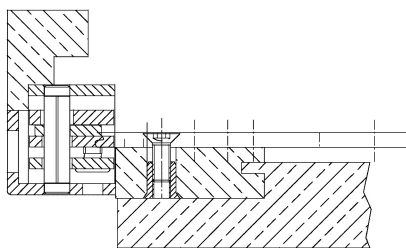

OBJECTA® STV74/56 3-D IHA

Additional Information

Standard load: Maximum door weight 150 kg (per pair)
 Application: Wood frames, 3-D receiver, **completely assembled**, integrated pull-out protection, adjustable range 3 mm in all directions, front plate made of steel/enox; integrated height adjustment ("IHA")
 Combination: all OBJECTA® heavy duty hinges with 56 mm (VX) connection size

Section Drawing

Item	Finish	PU Remark
039131	enox brushed	15 OBJECTA® STV74/56 3-D IHA (8.5 mm)
039486	satın nickel plater	20 OBJECTA® STV74/56 3-D IHA (8.5 mm)