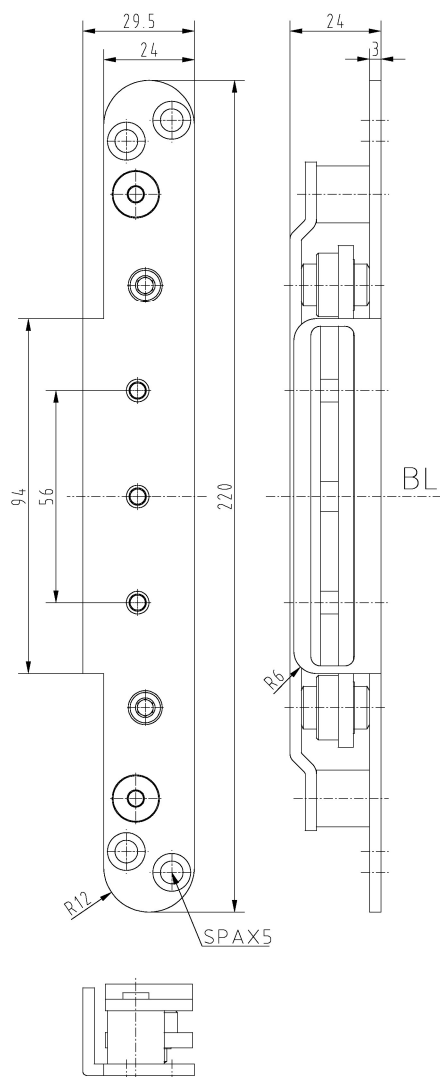

**OBJECTA® STV82/56 3-D**

**Additional Information**

- Standard load:** Maximum door weight 150 kg (per pair)  
**Application:** Solid wooden frames, 3-D receiver, completely assembled, integrated pull-out protection for BaSys heavy duty hinges, adjustable range 3 mm in all directions, solid front plate made of steel/enox  
**Combination:** all OBJECTA® heavy duty hinges with 56 mm (VX) connection size  
**Accessories:** Reinforcement plate (p. 02.A09) and metrial screw M5 (special head 80°)

**Section Drawing**

Item	Finish	PU
036626	enox brushed	20
036679	nickel plated	20
036680	white coated	20
037112	gold plated	20
037113	satın nickel plated	20
039046	Niro vergoldet	20
S20108	RAL 9005 matt	20