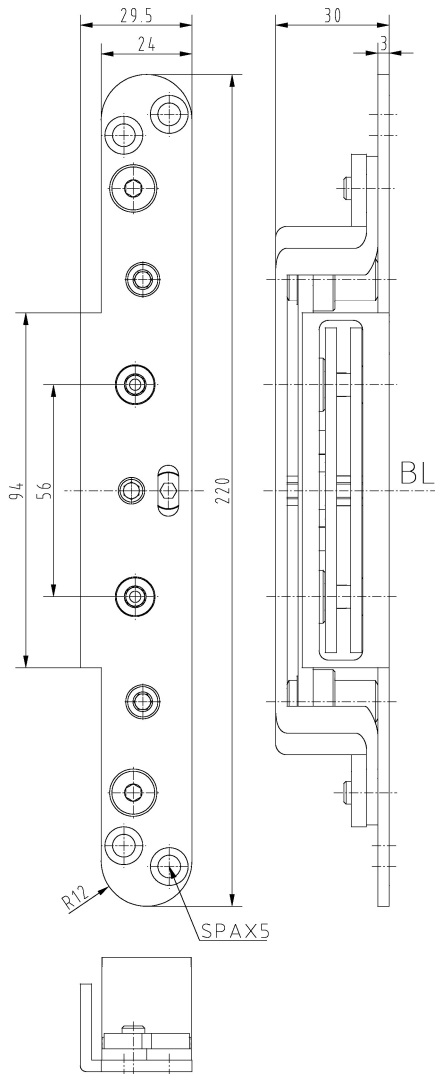

**OBJECTA® STV75/56 3-D IHA**

**Additional Information**

Standard load: Maximum door weight 150 kg (per pair)

Application: Massive wood frames, 3-D receiver, **completely assembled**, integrated pull-out protection, adjustable range 3 mm in all directions, front plate made of steel/enox; integrated height adjustment ("IHA")

Combination: all OBJECTA® heavy duty hinges with 56 mm (VX) connection size

**Section Drawing**

Item	Finish	PU
039168	enox brushed	15