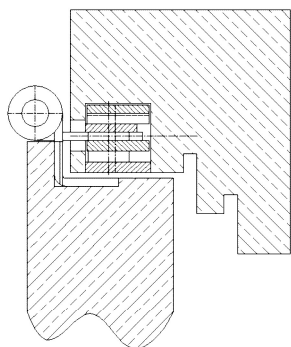

**Additional Information**

Standard load: Maximum door weight 200 kg (per pair)  
Application: Wood frames, 3-D receiver, **fully assembled**, integr. pull-out protection,

adjustment range 3 mm in all directions, solid front plate made of steel/enox; the receiver can be fixed with screws through the adjustment spindles

Combination: all OBJECTA® 3-D heavy duty hinges with 56 mm (VX) connection size

**Section Drawing**

Item	Finish	PU
037411	enox brushed	24
037975	enox polished	24