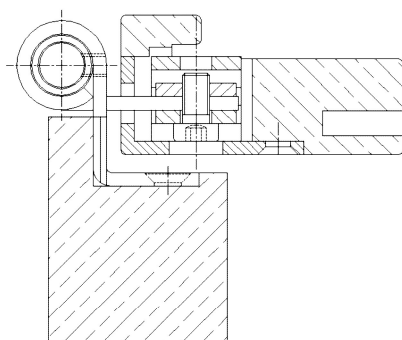

Additional Information

Standard load: Maximum door weight 160 kg (per pair)
Application: Rebated doors, maintenance-free, with fixing screws, detachable when mounted, slim design due to **18 mm barrel diameter**.

Receiver: OBJECTA® 3-D receiver types according to chapter 2 with connection size 56 mm (VX).

Section Drawing

Certified according to

| Item | Finish | PU |
|--------|---------------------|----|
| 036673 | enox brushed | 20 |
| 036674 | gold plated | 20 |
| 036967 | nickel plated | 20 |
| 036968 | weiß beschichtet | 20 |
| 036970 | satın nickel platec | 20 |
| 036971 | chrome plated | 20 |
| 036972 | satın chrome plat | 20 |