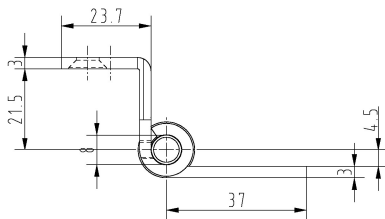

**OBJECTA® 2039/160/56 D15 "Gracila"**

**Additional Information**

Standard load: Maximum door weight 120 kg (per pair)  
 Application: Rebated doors, maintenance-free, w/fixing screws, detachable when mounted, slim design due to 15 mm barrel diameter  
 Receiver: OBJECTA® 3-D receiver types according to chapter 2 with connection size 56 mm (VX)

**Section Drawing**

Item	Finish	PU
039841	Niro gebürstet	20
039901	nickel plated	20
040220	satın chrome plat	20