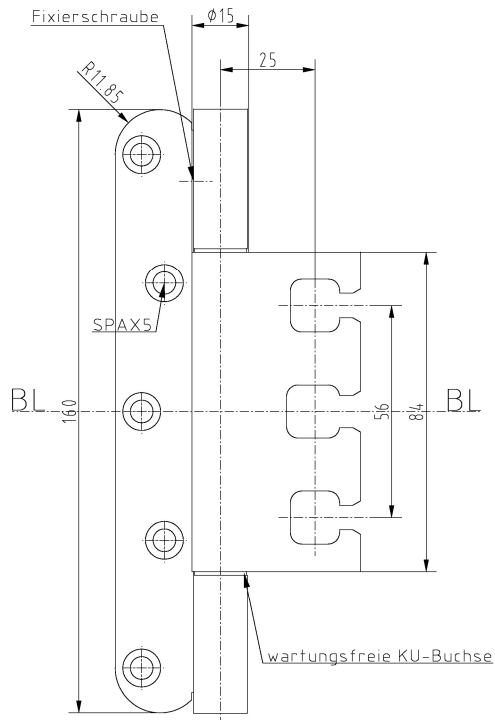

**OBJECTA® 2039/160/56 D15 "Gracila"**

**Additional Information**

Standard load: Maximum door weight 120 kg (per pair)  
 Application: Rebated doors, maintenance-free, w/fixing screws, detachable when mounted, slim design due to 15 mm barrel diameter  
 Receiver: OBJECTA® 3-D receiver types according to chapter 2 with connection size 56 mm (VX)

**Section Drawing**

Item	Finish	PU
039841	Niro gebürstet	20
039901	nickel plated	20
040220	satın chrome plat	20