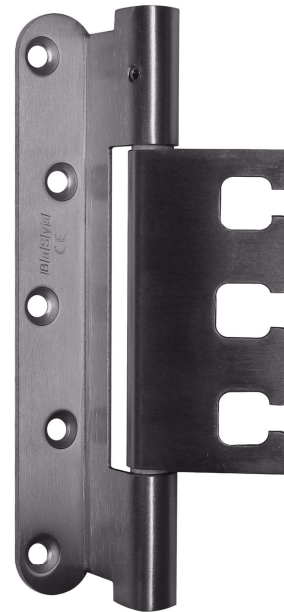

**OBJECTA® 2039/160/56 D15 "Gracila"**

**Additional Information**

Standard load: Maximum door weight 120 kg (per pair)  
 Application: Rebated doors, maintenance-free, w/fixing screws, detachable when mounted, slim design due to 15 mm barrel diameter  
 Receiver: OBJECTA® 3-D receiver types according to chapter 2 with connection size 56 mm (VX)

**Section Drawing**

Item	Finish	PU
039841	Niro gebürstet	20
039901	nickel plated	20
040220	satın chrome plat	20