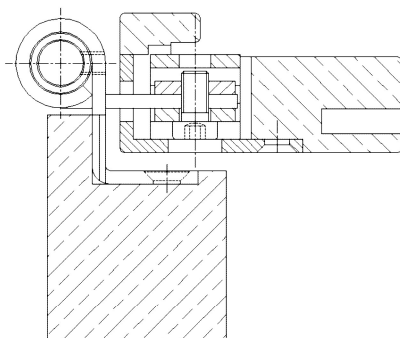

**OBJECTA® 2039/160/56 D15 "Gracila"**

**Additional Information**

Standard load: Maximum door weight 120 kg (per pair)  
 Application: Rebated doors, maintenance-free, w/fixing screws, detachable when mounted, slim design due to 15 mm barrel diameter  
 Receiver: OBJECTA® 3-D receiver types according to chapter 2 with connection size 56 mm (VX)

**Section Drawing**

Item	Finish	PU
039841	Niro gebürstet	20
039901	nickel plated	20
040220	satın chrome plat	20