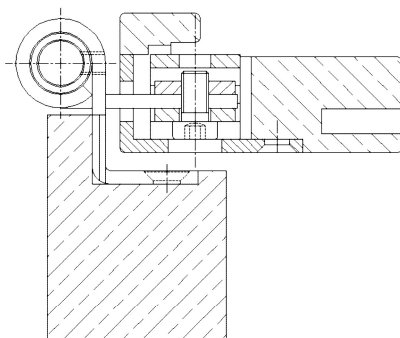

Additional Information

Standard load: Maximum door weight 120 kg (per pair)

Application: Rebated doors, maintenance-free, w/fixing screws, detachable when mounted

Receiver: OBJECTA® 3-D receiver types according to chapter 2 with connection size 56 mm (VX).

Section Drawing

Certified according to

Item	Finish	PU
022895	white coated	20
036915	gold plated	30
036916	satın nickel plated	30
036917	chrome plated	20
036918	satın chrome plat	20
039062	Niro gebürstet	30
039114	nickel plated	30