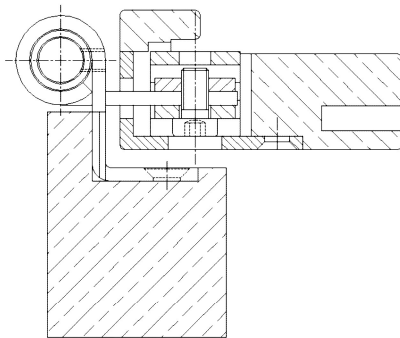

Additional Information

- Standard load: Maximum door weight 100 kg (per pair)
- Application: Rebated doors, maintenance-free, w/fixing screws, detachable when mounted, slim design due to 15 mm barrel diameter
- Receiver: OBJECTA® 3-D receiver types according to chapter 2 with connection size 56 mm (VX)

Section Drawing

Item	Finish	PU
039842	Niro gebürstet	30