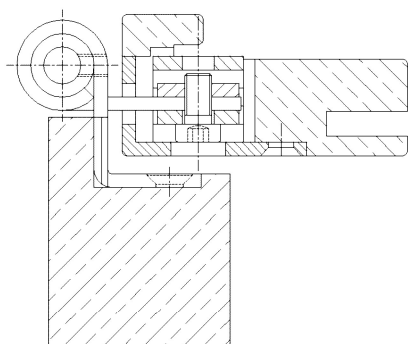

Additional Information

Standard load: Maximum door weight 100 kg (per pair)
 Application: Rebated doors, maintenance-free, w/fixing screw, detachable when mounted
 Receiver: OBJECTA® 3-D receiver types according to chapter 2 with connection size 56 mm (VX).

Section Drawing

Certified according to

Item	Finish	PU
022898	weiß beschichtet	30
036763	satın nickel plater	30
036846	gold plated	30
036847	chrome plated	30
036848	satın chrome plat	30
037912	enox brushed	40
039037	nickel plated	40