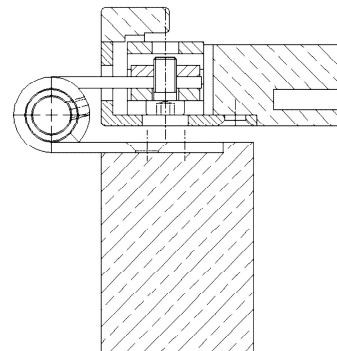

OBJECTA® 2029/120/56 "SF"

Additional Information

Standard load: Maximum door weight 120 kg (per pair)

Application: Current-carrying hinge for non-rebated doors, maintenance-free, with fixing screws, detachable when mounted;

Receiver: OBJECTA® 3-D receiver types according to chapter 2 with connection size 56 mm (VX)

Section drawing

item no.	Finish	PU
039692	enox brushed	20