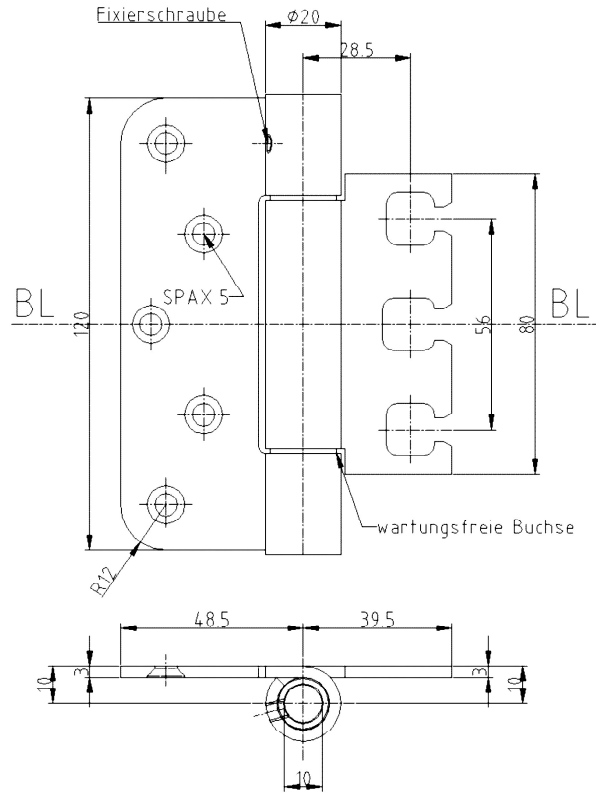

OBJECTA® 2029/120/56 "SF"

Additional Information

Standard load: Maximum door weight 120 kg (per pair)

Application: Current-carrying hinge for non-rebated doors, maintenance-free, with fixing screws, detachable when mounted;

Receiver: OBJECTA® 3-D receiver types according to chapter 2 with connection size 56 mm (VX)

Section drawing

item no.	Finish	PU
039692	enox brushed	20