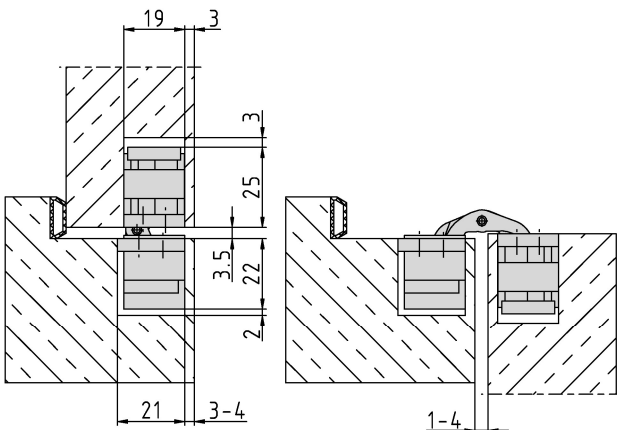

**Additional Information**

Standard load: Maximum door weight 60 kg (per pair)  
 Application: Concealed hinge for non-rebated doors, hinge leaves are mortised into frame and door; 3-dimensional adjustability, maintenance-free bearings  
 Accessories: PIVOTA® DX safety plate for frame part  
 Note: incl. fixing screws; also available in "Design"-option

**Section Drawing**

Item	Finish	PU
039314	satin nickel platec	2